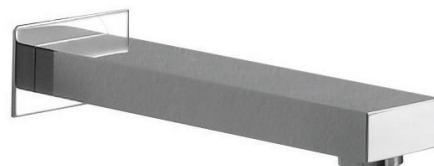

Wall-mounted spout, square, 200mm, chrome

Order code: 1102-49

Basic information

Brand: Sapho
Series: LATUS

Size

Height: 70 mm
Depth: 200 mm

Properties

Colour: Chrome
Material: Brass
Shape: Square
Installation: Wall-mounted
Weight / Piece: 0.949 kg
Packaging: 1 Piece
Warranty: 2 years

Spare parts

Male Tap Aerator M28x1, chrome (Order code: 3070.300)

Technical sheet