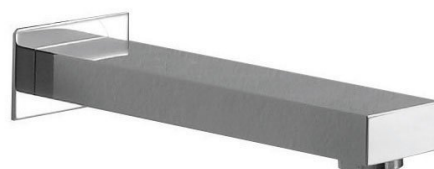

Wall-mounted spout, square, 200mm, chrome

Order code: 1102-49

Basic information

Brand: Sapho

Series: LATUS

Size

Height: 70 mm

Depth: 200 mm

Properties

Colour: Chrome

Material: Brass

Shape: Square

Installation: Wall-mounted

Weight / Piece: 0.949 kg

Packaging: 1 Piece

Warranty: 2 years

Spare parts

Male Tap Aerator M28x1, chrome (Order code: 3070.300)

Technical sheet