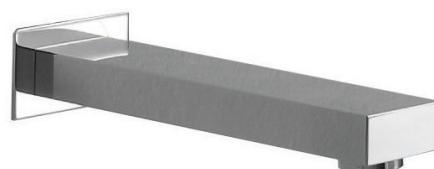

Wall-mounted spout, square, 200mm, chrome

Order code: 1102-49

Basic information

Brand: Sapho
Series: LATUS

Size

Height: 70 mm
Depth: 200 mm

Properties

Colour: Chrome
Material: Brass
Shape: Square
Installation: Wall-mounted
Weight / Piece: 0.949 kg
Packaging: 1 Piece
Warranty: 2 years

Spare parts

Male Tap Aerator M28x1, chrome (Order code: 3070.300)

Technical sheet