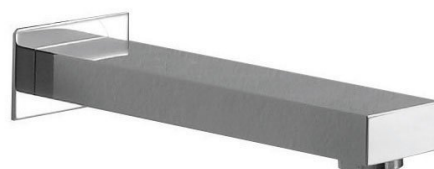

## Wall-mounted spout, square, 200mm, chrome

**Order code:** 1102-49

### Size

**Height:** 70 mm

**Depth:** 200 mm

### Properties

**Colour:** Chrome

**Material:** Brass

**Shape:** Square

**Installation:** Wall-mounted

**Weight / Piece:** 0.949 kg

**Packaging:** 1 Piece

**Warranty:** 2 years

### Spare parts

Male Tap Aerator M28x1, chrome (Order code: 3070.300)

Technical sheet