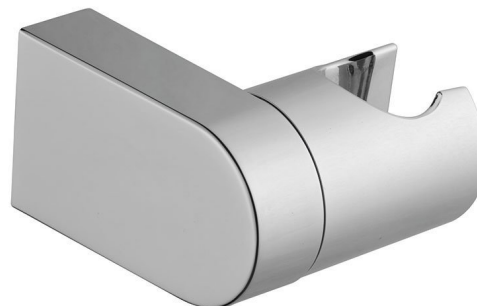

Swiveling Wall Hand Shower Holder, chrome

Order code: 1205-33

Basic information

Brand: Aqualine

Size

Width: 62 mm

Height: 38 mm

Depth: 70 mm

Properties

Colour: Chrome

Material: Plastic

Shape: Circular

Installation: Wall-mounted

Equipment: Rotary spout

Weight / Piece: 0.1 kg

Packaging: 1 Piece

Warranty: 2 years

Spare parts

UAK 6 bathroom accessories fixing kit, screw 4,5x60 (Order code: 40015)

Technical sheet