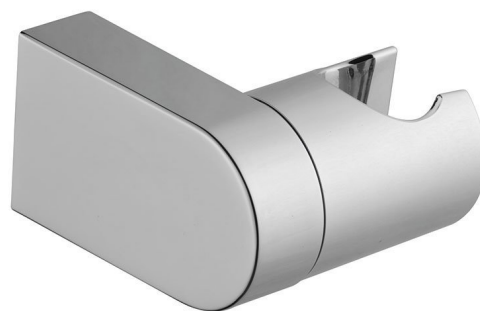

Swiveling Wall Hand Shower Holder, chrome

Order code: 1205-33

Size

Width: 62 mm

Height: 38 mm

Depth: 70 mm

Properties

Colour: Chrome

Material: Plastic

Warranty: 2 years