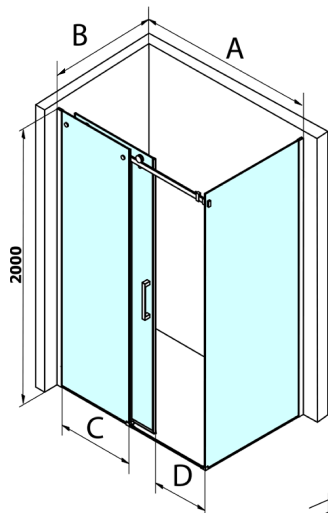

DRAGON Side Panel 700mm, clear glass

Order code: GD7270

Size

Height: 2000 mm

Depth: 700 mm

Properties

Warranty: 3 years

Technical sheet

MODEL	A	C	D
GD4611	1020-1110	510	420
GD4612	1120-1210	560	470
GD4613	1220-1310	610	520
GD4614	1320-1410	660	570
GD4615	1420-1510	710	620
GD4616	1520-1610	760	670

MODEL	B
GD7270	680-700
GD7280	780-800
GD7290	880-900
GD7210	980-1000