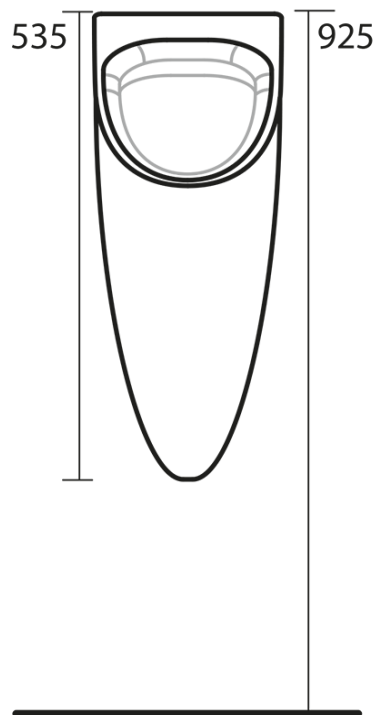

**AQUATECH Back Inlet Urinal 21x53,5 cm, inc Trap,
white**

KERASAN

Order code: 373501

Basic information

Brand: Kerasan
Series: AQUATECH

Size

Width: 210 mm
Height: 535 mm
Depth: 300 mm

Properties

Colour: White
Material: Ceramic
Shape: Round
Water supply: Covered
Package contains: Mounting Kit, Trap
Weight / Piece: 10.3 kg
Packaging: 1 Piece
Warranty: 2 years

**AQUATECH Back Inlet Urinal 21x53,5 cm, inc Trap,
white**

KERASAN

Technical sheet

**AQUATECH Back Inlet Urinal 21x53,5 cm, inc Trap,
white**

KERASAN

CONNESSIONE 1/2" CON MORSETTO
CONNECTOR 1/2" WITH HOLD FAST
IN DOTAZIONE / INCLUDED IN THE BOX