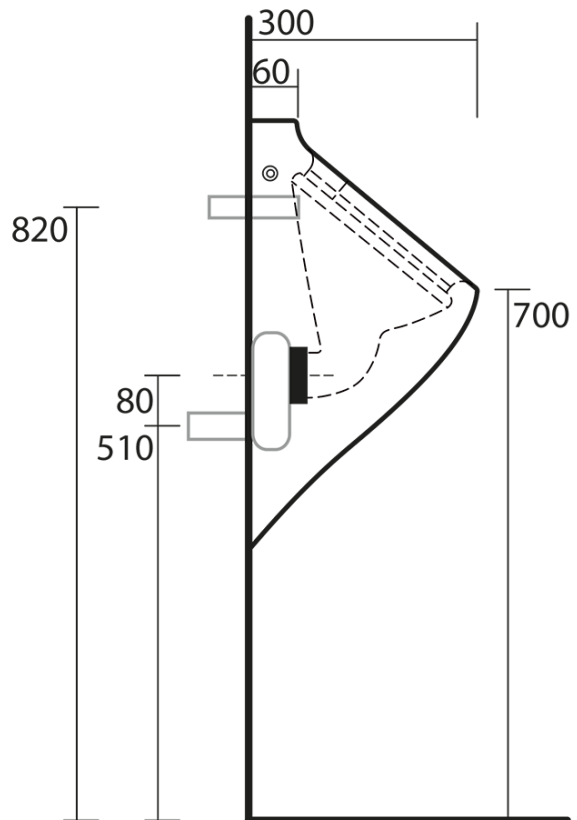

**AQUATECH Back Inlet Urinal 21x53,5 cm, inc Trap,
white**

KERASAN

Order code: 373501

Basic information

Brand: Kerasan
Series: AQUATECH

Size

Width: 210 mm
Height: 535 mm
Depth: 300 mm

Properties

Colour: White
Material: Ceramic
Shape: Round
Water supply: Covered
Package contains: Mounting Kit, Trap
Weight / Piece: 10.3 kg
Packaging: 1 Piece
Warranty: 2 years

**AQUATECH Back Inlet Urinal 21x53,5 cm, inc Trap,
white**

KERASAN

Technical sheet

**AQUATECH Back Inlet Urinal 21x53,5 cm, inc Trap,
white**

KERASAN

CONNESSIONE 1/2" CON MORSETTO
CONNECTOR 1/2" WITH HOLD FAST
IN DOTAZIONE / INCLUDED IN THE BOX