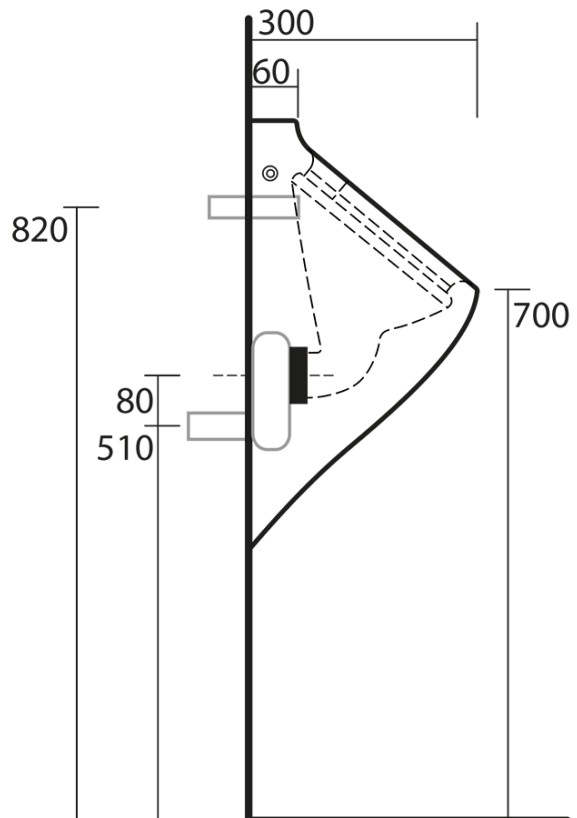

**AQUATECH Back Inlet Urinal 21x53,5 cm, inc Trap,  
white**

**KERASAN**

**Order code:** 373501

**Basic information**

**Brand:** Kerasan  
**Series:** AQUATECH

**Size**

**Width:** 210 mm  
**Height:** 535 mm  
**Depth:** 300 mm

**Properties**

**Colour:** White  
**Material:** Ceramic  
**Shape:** Round  
**Water supply:** Covered  
**Package contains:** Mounting Kit, Trap  
**Weight / Piece:** 10.3 kg  
**Packaging:** 1 Piece  
**Warranty:** 2 years

**AQUATECH Back Inlet Urinal 21x53,5 cm, inc Trap,  
white**

**KERASAN**

**Technical sheet**

**AQUATECH Back Inlet Urinal 21x53,5 cm, inc Trap,  
white**

**KERASAN**

CONNESSIONE 1/2" CON MORSETTO  
CONNECTOR 1/2" WITH HOLD FAST  
IN DOTAZIONE / INCLUDED IN THE BOX