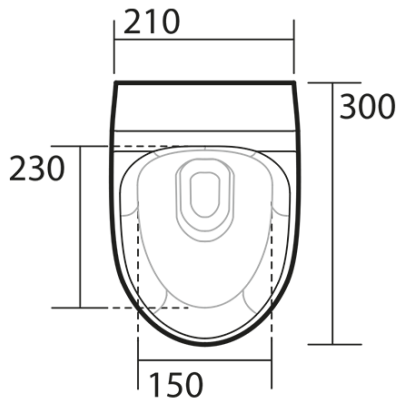

**AQUATECH Back Inlet Urinal 21x53,5 cm, inc Trap,  
white**

**KERASAN**

**Order code:** 373501

**Basic information**

**Brand:** Kerasan  
**Series:** AQUATECH

**Size**

**Width:** 210 mm  
**Height:** 535 mm  
**Depth:** 300 mm

**Properties**

**Colour:** White  
**Material:** Ceramic  
**Shape:** Round  
**Water supply:** Covered  
**Package contains:** Mounting Kit, Trap  
**Weight / Piece:** 10.3 kg  
**Packaging:** 1 Piece  
**Warranty:** 2 years

**AQUATECH Back Inlet Urinal 21x53,5 cm, inc Trap,  
white**

**KERASAN**

**Technical sheet**

**AQUATECH Back Inlet Urinal 21x53,5 cm, inc Trap,  
white**

**KERASAN**

CONNESSIONE 1/2" CON MORSETTO  
CONNECTOR 1/2" WITH HOLD FAST  
IN DOTAZIONE / INCLUDED IN THE BOX