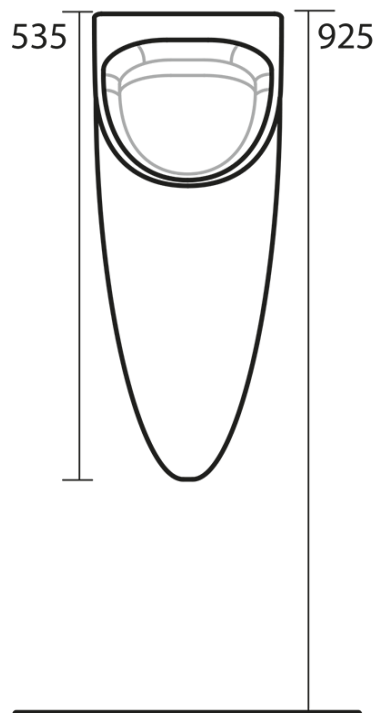

**AQUATECH Back Inlet Urinal 21x53,5 cm, inc Trap,  
white**

**KERASAN**

**Order code:** 373501

**Basic information**

**Brand:** Kerasan  
**Series:** AQUATECH

**Size**

**Width:** 210 mm  
**Height:** 535 mm  
**Depth:** 300 mm

**Properties**

**Colour:** White  
**Material:** Ceramic  
**Shape:** Round  
**Water supply:** Covered  
**Package contains:** Mounting Kit, Trap  
**Weight / Piece:** 10.3 kg  
**Packaging:** 1 Piece  
**Warranty:** 2 years

**AQUATECH Back Inlet Urinal 21x53,5 cm, inc Trap,  
white**

**KERASAN**

**Technical sheet**

**AQUATECH Back Inlet Urinal 21x53,5 cm, inc Trap,  
white**

**KERASAN**

CONNESSIONE 1/2" CON MORSETTO  
CONNECTOR 1/2" WITH HOLD FAST  
IN DOTAZIONE / INCLUDED IN THE BOX