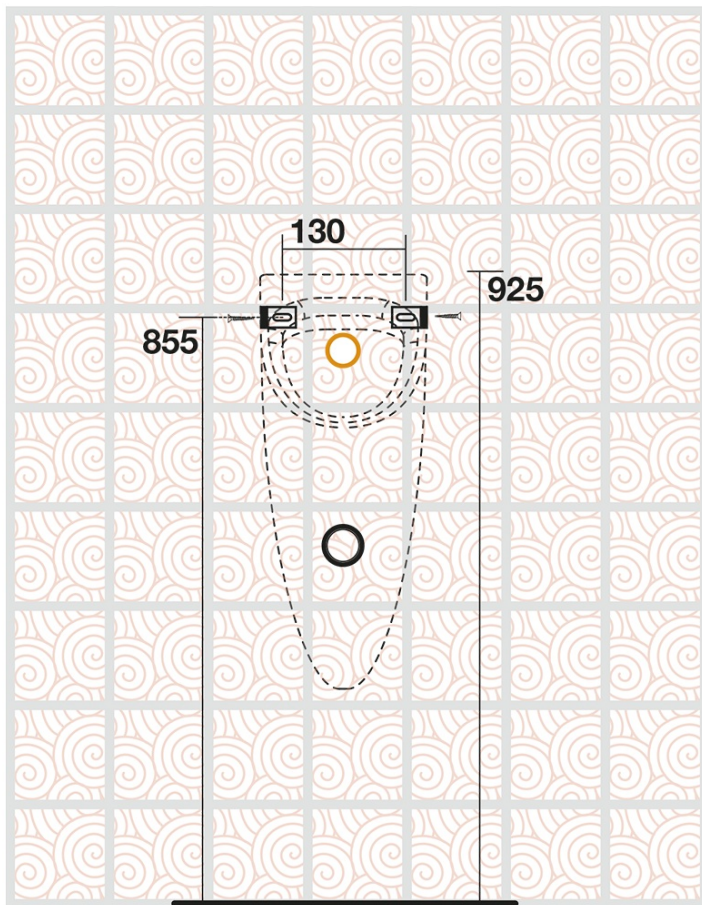

**AQUATECH Back Inlet Urinal 21x53,5 cm, inc Trap,  
white**

**KERASAN**

**Order code:** 373501

**Basic information**

**Brand:** Kerasan  
**Series:** AQUATECH

**Size**

**Width:** 210 mm  
**Height:** 535 mm  
**Depth:** 300 mm

**Properties**

**Colour:** White  
**Material:** Ceramic  
**Shape:** Round  
**Water supply:** Covered  
**Package contains:** Mounting Kit, Trap  
**Weight / Piece:** 10.3 kg  
**Packaging:** 1 Piece  
**Warranty:** 2 years

**AQUATECH Back Inlet Urinal 21x53,5 cm, inc Trap,  
white**

**KERASAN**

**Technical sheet**

**AQUATECH Back Inlet Urinal 21x53,5 cm, inc Trap,  
white**

**KERASAN**

CONNESSIONE 1/2" CON MORSETTO  
CONNECTOR 1/2" WITH HOLD FAST  
IN DOTAZIONE / INCLUDED IN THE BOX