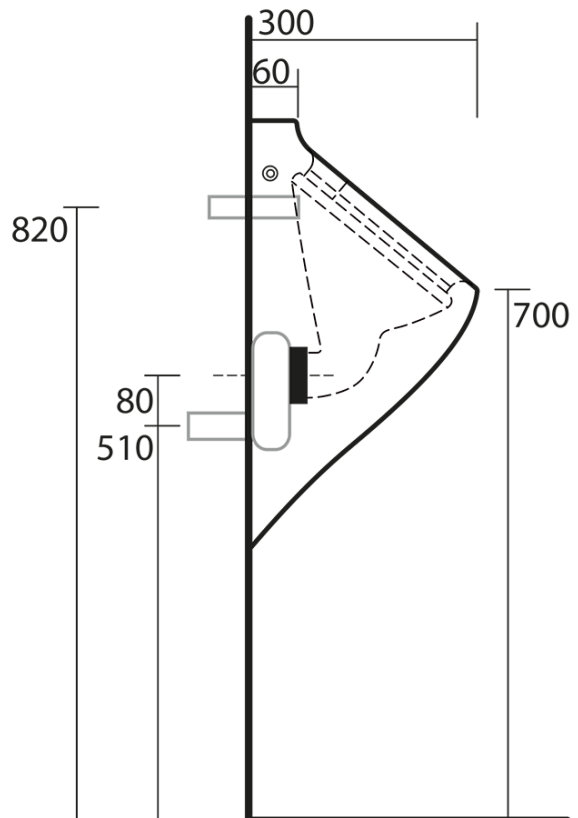

**AQUATECH Back Inlet Urinal 21x53,5 cm, inc Trap,
white**

KERASAN

Order code: 373501

Basic information

Brand: Kerasan
Series: AQUATECH

Size

Width: 210 mm
Height: 535 mm
Depth: 300 mm

Properties

Colour: White
Material: Ceramic
Shape: Round
Water supply: Covered
Package contains: Mounting Kit, Trap
Weight / Piece: 10.3 kg
Packaging: 1 Piece
Warranty: 2 years

**AQUATECH Back Inlet Urinal 21x53,5 cm, inc Trap,
white**

KERASAN

Technical sheet

**AQUATECH Back Inlet Urinal 21x53,5 cm, inc Trap,
white**

KERASAN

CONNESSIONE 1/2" CON MORSETTO
CONNECTOR 1/2" WITH HOLD FAST
IN DOTAZIONE / INCLUDED IN THE BOX