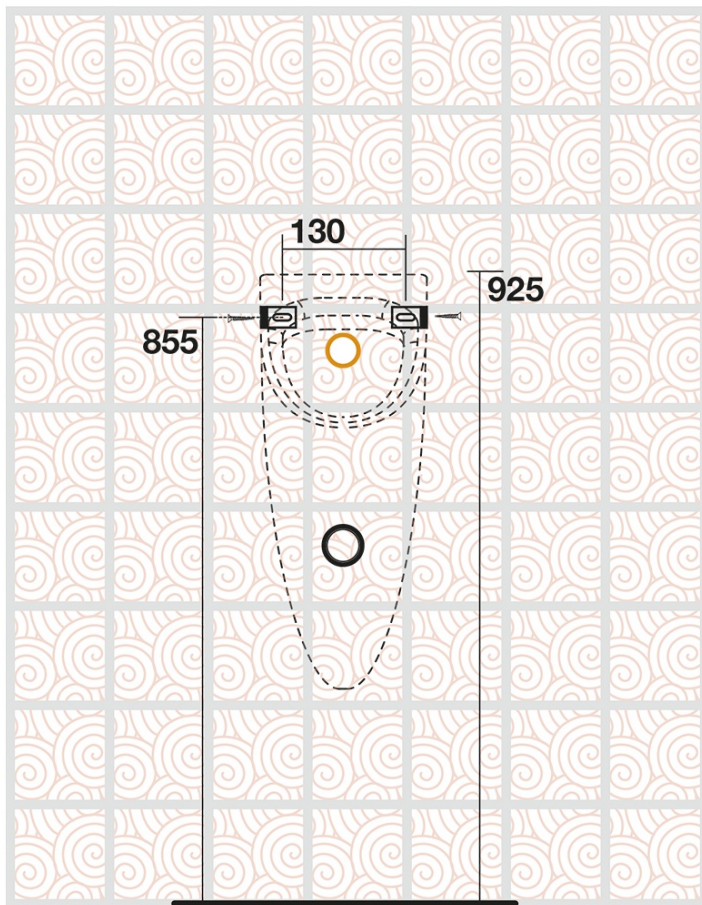

**AQUATECH Back Inlet Urinal 21x53,5 cm, inc Trap,
white**

KERASAN

Order code: 373501

Basic information

Brand: Kerasan
Series: AQUATECH

Size

Width: 210 mm
Height: 535 mm
Depth: 300 mm

Properties

Colour: White
Material: Ceramic
Shape: Round
Water supply: Covered
Package contains: Mounting Kit, Trap
Weight / Piece: 10.3 kg
Packaging: 1 Piece
Warranty: 2 years

**AQUATECH Back Inlet Urinal 21x53,5 cm, inc Trap,
white**

KERASAN

Technical sheet

**AQUATECH Back Inlet Urinal 21x53,5 cm, inc Trap,
white**

KERASAN

CONNESSIONE 1/2" CON MORSETTO
CONNECTOR 1/2" WITH HOLD FAST
IN DOTAZIONE / INCLUDED IN THE BOX