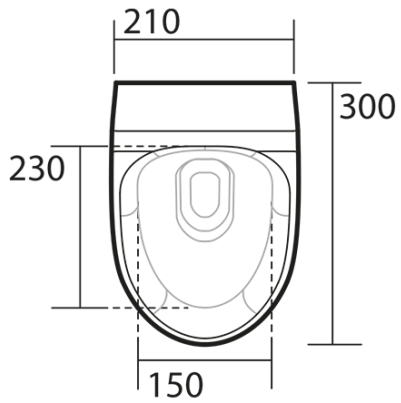

**AQUATECH Back Inlet Urinal 21x53,5 cm, inc Trap,
white**

KERASAN

Order code: 373501

Basic information

Brand: Kerasan
Series: AQUATECH

Size

Width: 210 mm
Height: 535 mm
Depth: 300 mm

Properties

Colour: White
Material: Ceramic
Shape: Round
Water supply: Covered
Package contains: Mounting Kit, Trap
Weight / Piece: 10.3 kg
Packaging: 1 Piece
Warranty: 2 years

**AQUATECH Back Inlet Urinal 21x53,5 cm, inc Trap,
white**

KERASAN

Technical sheet

**AQUATECH Back Inlet Urinal 21x53,5 cm, inc Trap,
white**

KERASAN

CONNESSIONE 1/2" CON MORSETTO
CONNECTOR 1/2" WITH HOLD FAST
IN DOTAZIONE / INCLUDED IN THE BOX