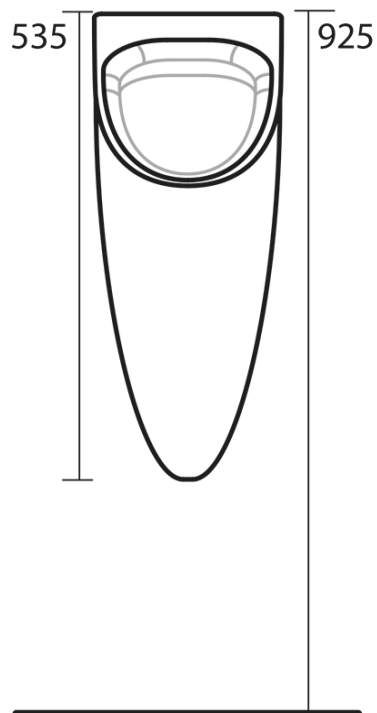

**AQUATECH Back Inlet Urinal 21x53,5 cm, inc Trap,
white**

KERASAN

Order code: 373501

Basic information

Brand: Kerasan
Series: AQUATECH

Size

Width: 210 mm
Height: 535 mm
Depth: 300 mm

Properties

Colour: White
Material: Ceramic
Shape: Round
Water supply: Covered
Package contains: Mounting Kit, Trap
Weight / Piece: 10.3 kg
Packaging: 1 Piece
Warranty: 2 years

**AQUATECH Back Inlet Urinal 21x53,5 cm, inc Trap,
white**

KERASAN

Technical sheet

**AQUATECH Back Inlet Urinal 21x53,5 cm, inc Trap,
white**

KERASAN

CONNESSIONE 1/2" CON MORSETTO
CONNECTOR 1/2" WITH HOLD FAST
IN DOTAZIONE / INCLUDED IN THE BOX