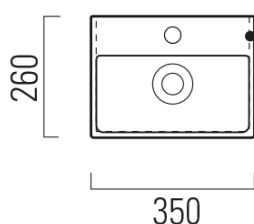

**NORM cloakroom ceramic washbasin 35x26cm with tap hole, white ExtraGlaze**

**Order code:** 8650111

**Size**

Width: 350 mm  
 Height: 120 mm  
 Depth: 260 mm

**Properties**

Colour: White  
 Material: Ceramic  
 Warranty: 2 years

**Technical sheet**

325x245 Taglio del mobile per installazione a incasso.  
 325x245 Furniture cut for built-in basin installation in basin installation.