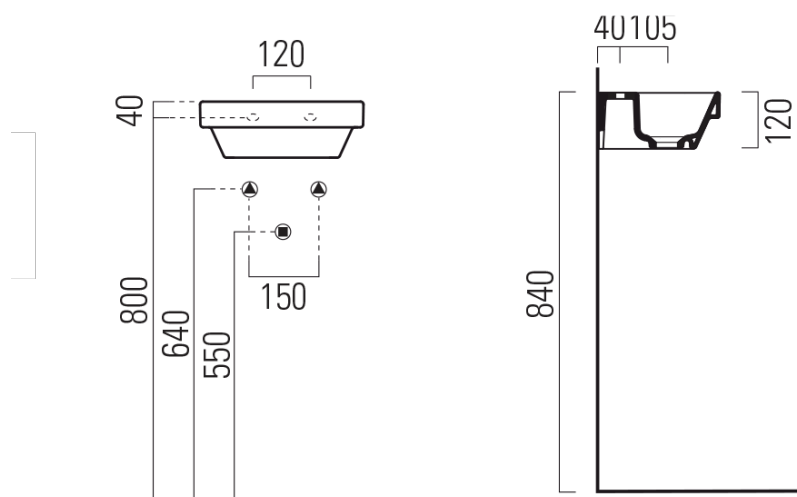

**NORM cloakroom ceramic washbasin 35x26cm with tap hole, white ExtraGlaze**

**Order code:** 8650111

**Size**

Width: 350 mm  
 Height: 120 mm  
 Depth: 260 mm

**Properties**

Colour: White  
 Material: Ceramic  
 Warranty: 2 years

**Technical sheet**

325x245 Taglio del mobile per installazione a incasso.  
 325x245 Furniture cut for built-in basin installation in basin installation.