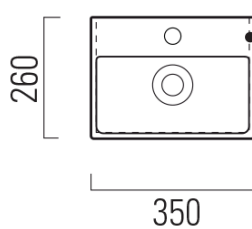

NORM cloakroom ceramic washbasin 35x26cm with tap hole, white ExtraGlaze

GSI[®]

Order code: 8650111

Size

Width: 350 mm
Height: 120 mm
Depth: 260 mm

Properties

Colour: White
Material: Ceramic
Warranty: 2 years

Technical sheet

325x245 Taglio del mobile per installazione a incasso.
325x245 Furniture cut for built-in basin installation in basin installation.