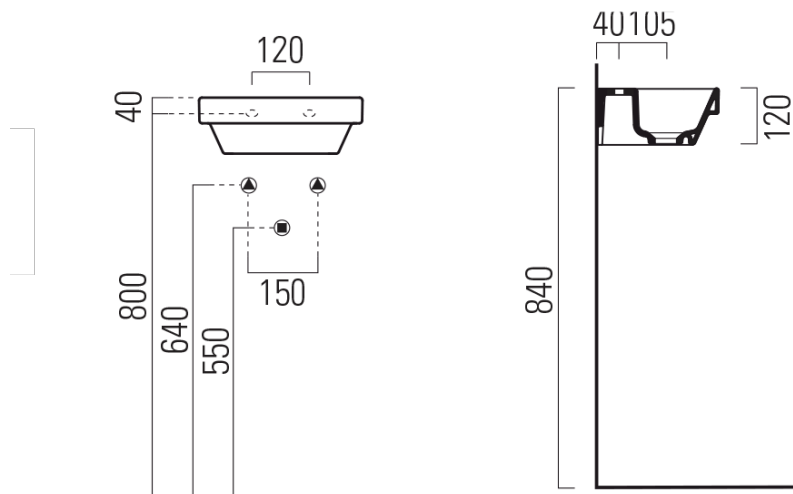

NORM cloakroom ceramic washbasin 35x26cm with tap hole, white ExtraGlaze

GSI[®]

Order code: 8650111

Size

Width: 350 mm
Height: 120 mm
Depth: 260 mm

Properties

Colour: White
Material: Ceramic
Warranty: 2 years

Technical sheet

325x245 Taglio del mobile per installazione a incasso.
325x245 Furniture cut for built-in basin installation in basin installation.