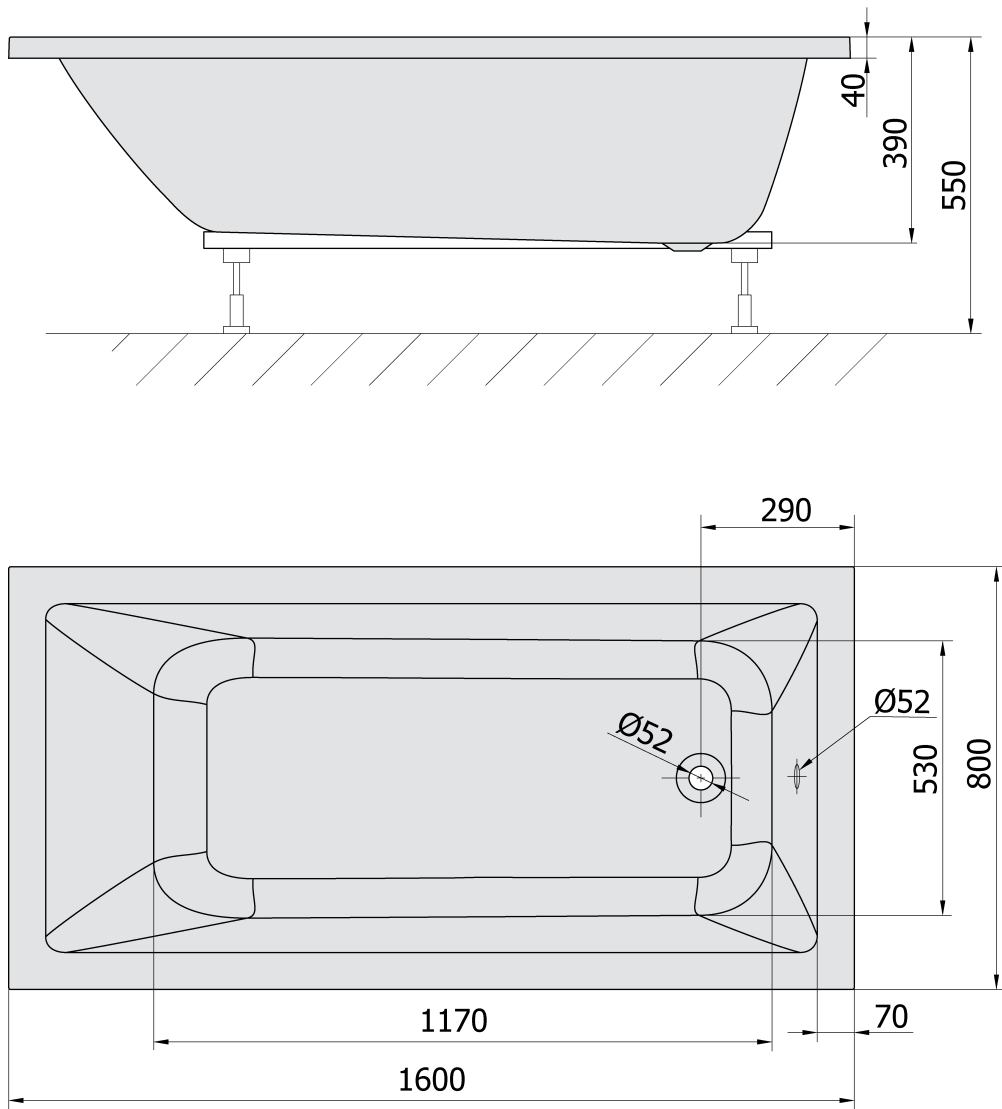

Order code: 71722.11

Basic information

Brand: Polysan

Size

Length: 1600 mm

Width: 800 mm

Height: 390 mm

Volume: 206 l

Properties

Colour: White matt

Material: Acrylate

Shape: Rectangular

Installation: Built-in

Waste diameter: 52 mm

Properties: Edge height 40 mm (Standard)

Package does not contain: Trap, Pop Up Bath Waste

Weight / Piece: 17 kg

Packaging: 1 Piece

Warranty: 10 years

We recommend buy

1 Piece Bath Support Legs for Acrylic Bath Polysan, 51,5cm, Pair (Order code: PO60-60)

Technical sheet

VOLUME 206L