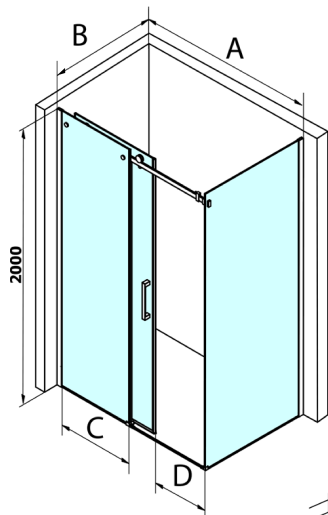

Technical sheet

MODEL	A	C	D
GD4611	1020-1110	510	420
GD4612	1120-1210	560	470
GD4613	1220-1310	610	520
GD4614	1320-1410	660	570
GD4615	1420-1510	710	620
GD4616	1520-1610	760	670

MODEL	B
GD7270	680-700
GD7280	780-800
GD7290	880-900
GD7210	980-1000