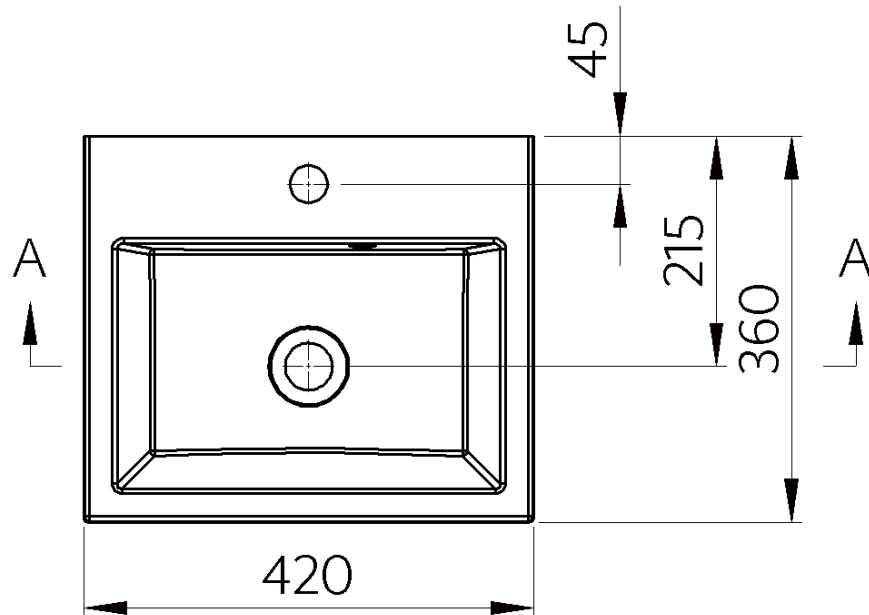

Order code: OR042

Basic information

Brand: Sapho
Series: ORINOKO

Size

Width: 420 mm
Depth: 360 mm

Properties

Colour: White
Material: Cast marble
Installation: Freestanding, Wall-hung - Screws
Type of washbasin: Washbasin
Tap hole: 1 tap hole
Overflow: Yes
Shape: Rectangle
Package contains: Overflow Kit
Weight / Piece: 10.67 kg
Packaging: 1 Piece
Warranty: 2 years

Spare parts

External overflow set for cast marble sinks (Order code: ND3032)

Technical sheet

A-A