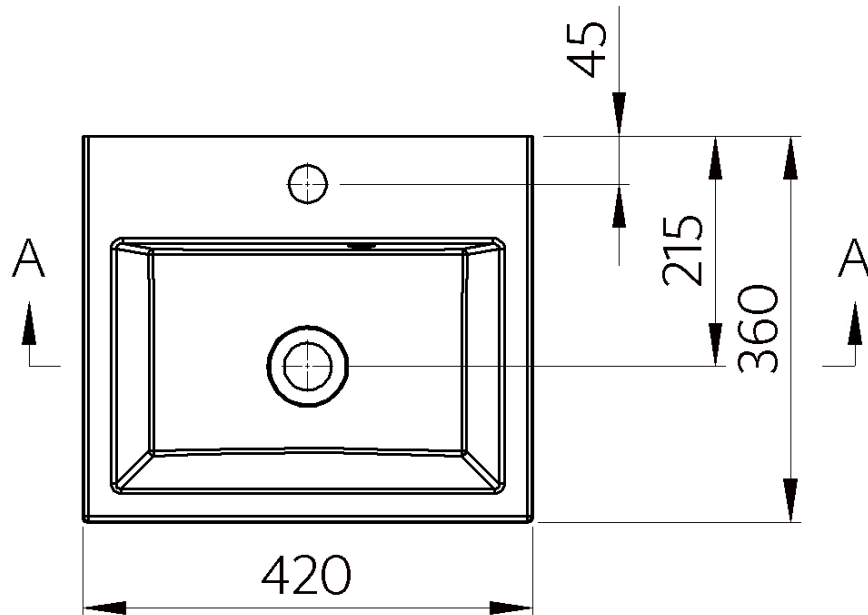

Order code: OR042

Basic information

Brand: Sapho
Series: ORINOKO

Size

Width: 420 mm
Depth: 360 mm

Properties

Colour: White
Material: Cast marble
Installation: Freestanding, Wall-hung - Screws
Type of washbasin: Washbasin
Tap hole: 1 tap hole
Overflow: Yes
Shape: Rectangle
Package contains: Overflow Kit
Weight / Piece: 10.67 kg
Packaging: 1 Piece
Warranty: 2 years

Spare parts

External overflow set for cast marble sinks (Order code: ND3032)

Technical sheet

A-A