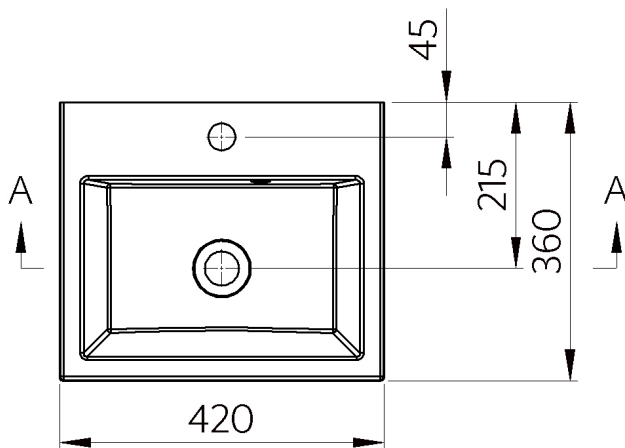

Technical sheet