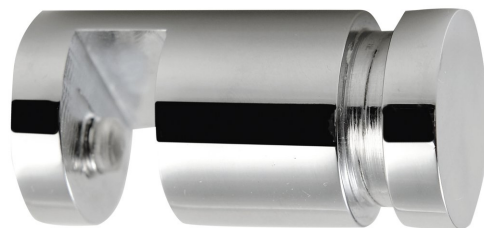

Order code: 1301-08

Basic information

Brand: Sapho

Size

Diameter: 20 mm

Width: 20 mm

Height: 20 mm

Depth: 40 mm

Properties

Colour: Chrome

Material: Brass

Shape: Circular

Type: Hook

Installation: Wall-hung

Weight / Piece: 0.084 kg

Packaging: 1 Piece

Warranty: 12 years