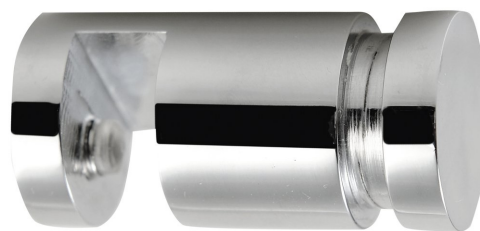

Shower Enclosure Robe Hook, chrome

Order code: 1301-08

Size

Diameter: 20 mm

Width: 20 mm

Height: 20 mm

Depth: 40 mm

Properties

Colour: Chrome

Material: Brass

Warranty: 12 years

Technical sheet