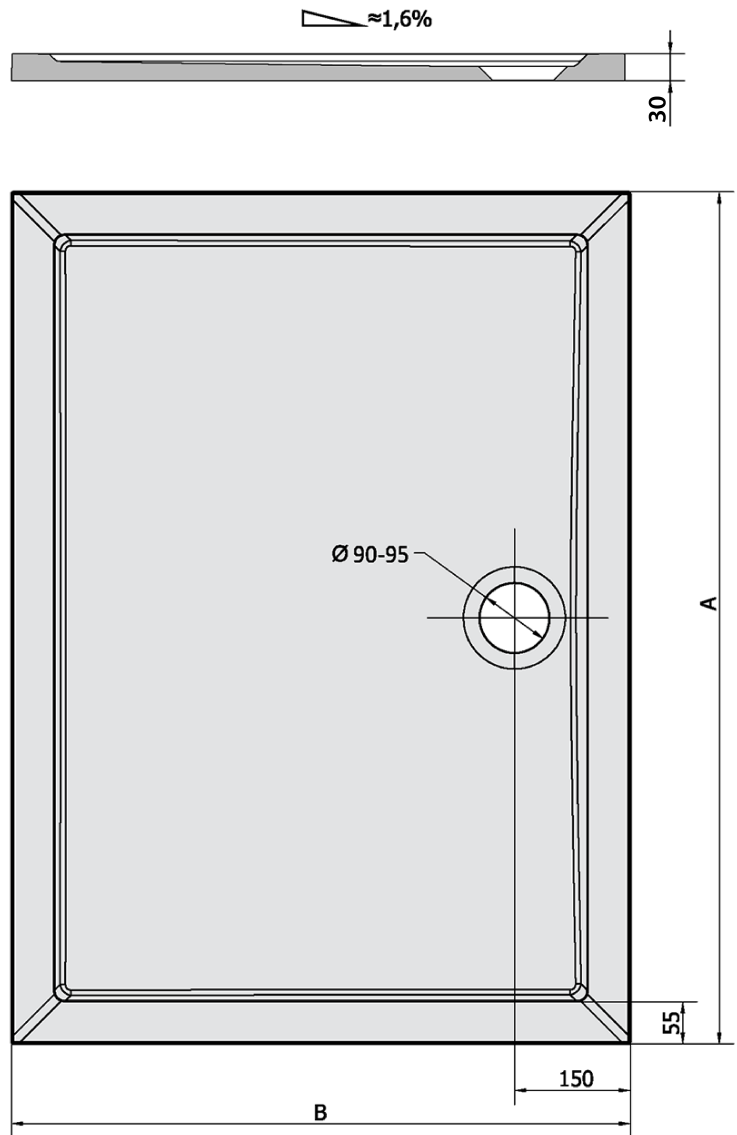

Order code: 59111

Basic information

Brand: Polysan
Series: KLASIK

Size

Length: 1100 mm
Width: 900 mm
Height: 30 mm

Properties

Colour: White
Material: Cast marble
Shape: Rectangular
Waste diameter: 90 mm
Bottom Relief (surface): Smooth
Weight / Piece: 61.0 kg
Packaging: 1 Piece
Warranty: 2 years

We recommend buy

1 Piece Shower tray waste, dia. 90mm, DN40, polished stainless steel cover (Order code: 1711C)

1 Piece Shower Tray Legs (8 Pcs/Set) (Order code: PV008)

Technical sheet

KARIA	kod	A	B
80x70	11091	800	700
90x70	44511	900	700
90x80	63511	900	800
100x70	71565	1000	700
100x80	45511	1000	800
100x90	51111	1000	900
110x80	46511	1100	800
110x90	59111	1100	900
120x70	47511	1200	700
120x80	48511	1200	800
120x90	49511	1200	900
120x100	26611	1200	1000