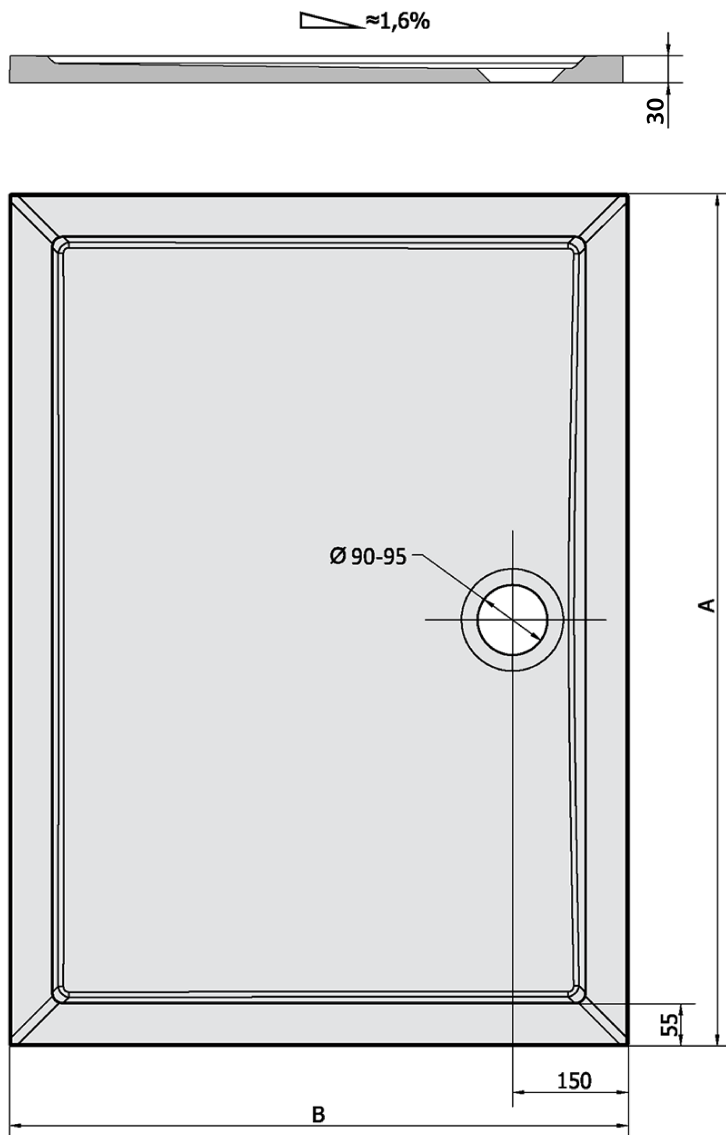

Order code: 51111

Basic information

Brand: Polysan
Series: KLASIK

Size

Length: 1000 mm
Width: 900 mm
Height: 30 mm

Properties

Colour: White
Material: Cast marble
Shape: Rectangular
Waste diameter: 90 mm
Bottom Relief (surface): Smooth
Weight / Piece: 50.88 kg
Packaging: 1 Piece
Warranty: 2 years

We recommend buy

1 Piece Shower tray waste, dia. 90mm, DN40, polished stainless steel cover (Order code: 1711C)

1 Piece Shower Tray Legs (8 Pcs/Set) (Order code: PV008)

Technical sheet

KARIA	kod	A	B
80x70	11091	800	700
90x70	44511	900	700
90x80	63511	900	800
100x70	71565	1000	700
100x80	45511	1000	800
100x90	51111	1000	900
110x80	46511	1100	800
110x90	59111	1100	900
120x70	47511	1200	700
120x80	48511	1200	800
120x90	49511	1200	900
120x100	26611	1200	1000