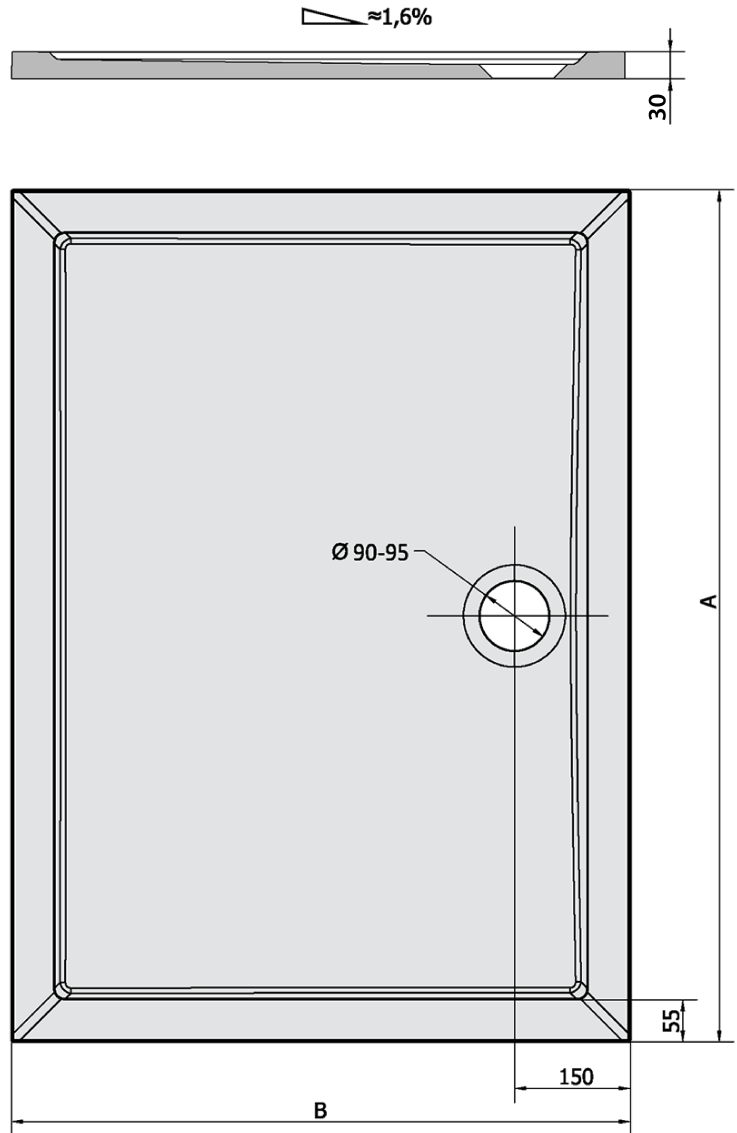

Order code: 26611

Basic information

Brand: Polysan
Series: KLASIK

Size

Length: 1200 mm
Width: 1000 mm
Height: 30 mm

Properties

Colour: White
Material: Cast marble
Shape: Rectangular
Waste diameter: 90 mm
Bottom Relief (surface): Smooth
Weight / Piece: 75.0 kg
Packaging: 1 Piece
Warranty: 2 years

We recommend buy

1 Piece Shower Tray Legs (10 Pcs/Set) (Order code: PV010)

1 Piece Shower tray waste, dia. 90mm, DN40, polished stainless steel cover (Order code: 1711C)

Technical sheet

KARIA	kod	A	B
80x70	11091	800	700
90x70	44511	900	700
90x80	63511	900	800
100x70	71565	1000	700
100x80	45511	1000	800
100x90	51111	1000	900
110x80	46511	1100	800
110x90	59111	1100	900
120x70	47511	1200	700
120x80	48511	1200	800
120x90	49511	1200	900
120x100	26611	1200	1000