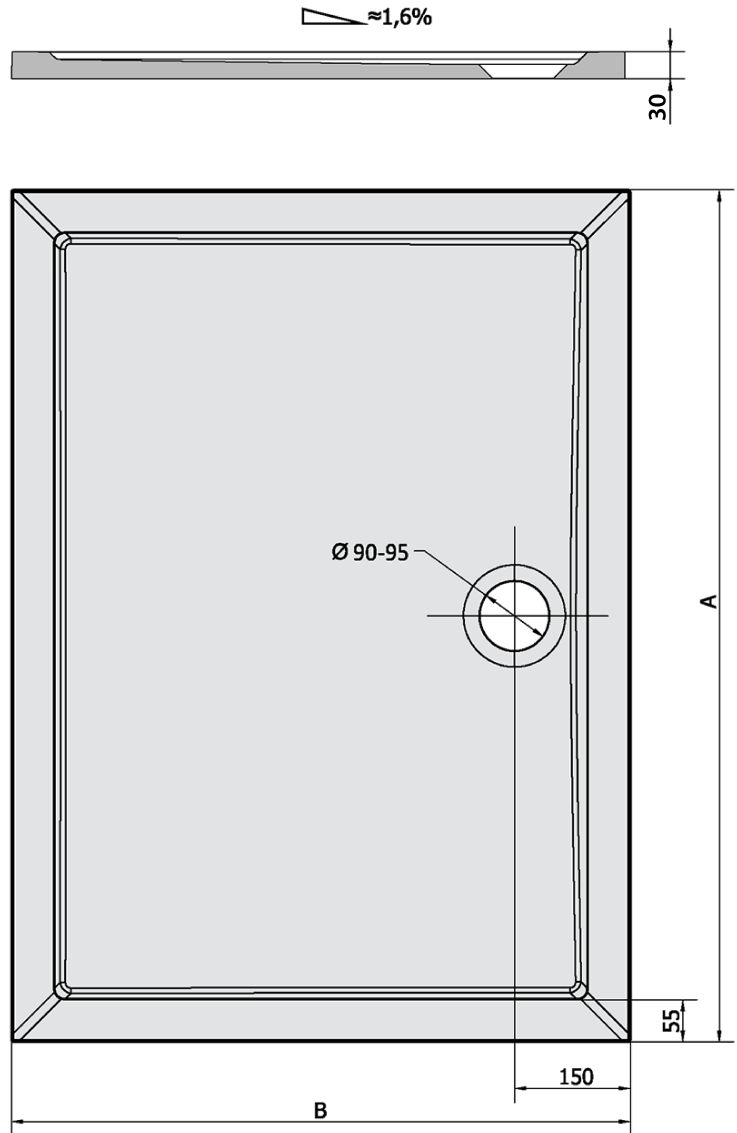

Order code: 26611

Basic information

Brand: Polysan

Series: KLASIK

Size

Length: 1200 mm

Width: 1000 mm

Height: 30 mm

Properties

Colour: White

Material: Cast marble

Shape: Rectangular

Waste diameter: 90 mm

Bottom Relief
(surface): Smooth

Weight / Piece: 75.0 kg

Packaging: 1 Piece

Warranty: 2 years

We recommend buy

1 Piece Shower Tray Legs (10 Pcs/Set) (Order code: PV010)

1 Piece Shower tray siphon, dia. 90mm, DN40, polished stainless steel cover (Order code: 1711C)

Technical sheet

KARIA	kod	A	B
80x70	11091	800	700
90x70	44511	900	700
90x80	63511	900	800
100x70	71565	1000	700
100x80	45511	1000	800
100x90	51111	1000	900
110x80	46511	1100	800
110x90	59111	1100	900
120x70	47511	1200	700
120x80	48511	1200	800
120x90	49511	1200	900
120x100	26611	1200	1000