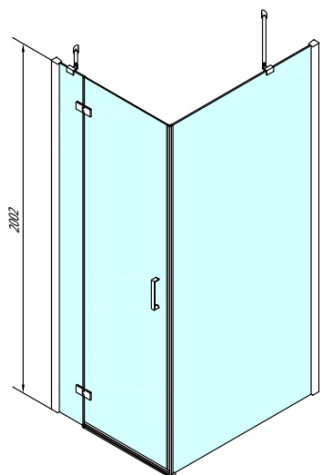

VITRA Shower Enclosure 1000x1200mm, right/clear glass

Order code: BN9715R

Basic information

Brand: Polysan
Series: VITRA LINE

Size

Width: 1000 mm
Height: 2000 mm
Depth: 1200 mm

Properties

Shape: Rectangular shower enclosures
Type of opening: Single pivot door
Glass colour: TRANSPARENT glass
Glass finish: Antidrop
Glass thickness: 8 mm
Weight / Piece: 101.0 kg
Packaging: 1 Piece
Warranty: 2 years

VITRA Shower Enclosure 1000x1200mm, right/clear glass

Technical sheet

BN9715L

BN9715R