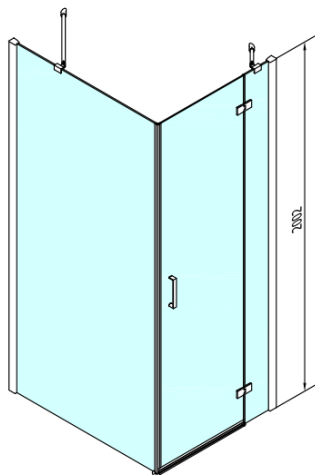

VITRA Shower Enclosure 1000x1200mm, right/clear glass

Order code: BN9715R

Basic information

Brand: Polysan
Series: VITRA LINE

Size

Width: 1000 mm
Height: 2000 mm
Depth: 1200 mm

Properties

Shape: Rectangular shower enclosures
Type of opening: Single pivot door
Glass colour: TRANSPARENT glass
Glass finish: Antidrop
Glass thickness: 8 mm
Weight / Piece: 101.0 kg
Packaging: 1 Piece
Warranty: 2 years

VITRA Shower Enclosure 1000x1200mm, right/clear glass

Technical sheet

BN9715L

BN9715R