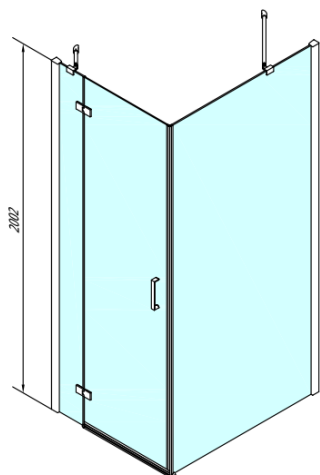

VITRA Shower Enclosure 1000x1200mm, left/clear glass

Technical sheet

BN9715L