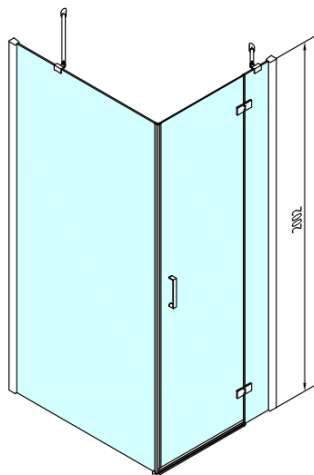

VITRA Shower Enclosure 1000x1200mm, left/clear glass

Technical sheet

BN9715R