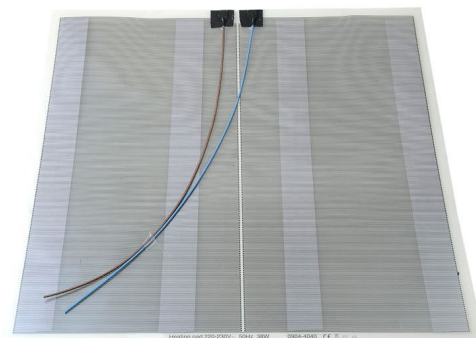

Electric heating foil for mirror 40x40cm, 38W

Order code: MTF14

Basic information

Brand: Sapho

Size

Width: 400 mm

Height: 400 mm

Properties

Electrical protection: IP54

Voltage: 230 V

Power input: 38 W

Weight / Piece: 0.07 kg

Packaging: 1 Piece

Warranty: 2 years