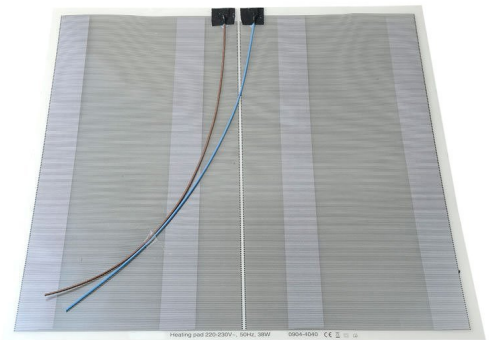

Electric heating foil for mirror 40x40cm, 38W

Order code: MTF14

Basic information

Brand: Sapho

Size

Width: 400 mm

Height: 400 mm

Properties

Electrical protection: IP54

Voltage: 230 V

Power input: 38 W

Weight / Piece: 0.07 kg

Packaging: 1 Piece

Warranty: 2 years

Technical sheet