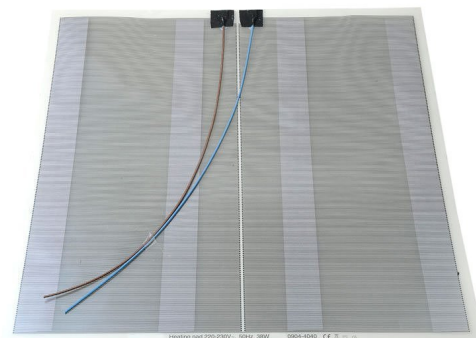

Electric heating foil for mirror 40x40cm, 38W

Order code: MTF14

Basic information

Brand: Sapho

Size

Width: 400 mm

Height: 400 mm

Properties

Electrical protection: IP54

Voltage: 230 V

Power input: 38 W

Weight / Piece: 0.07 kg

Packaging: 1 Piece

Warranty: 2 years

Technical sheet