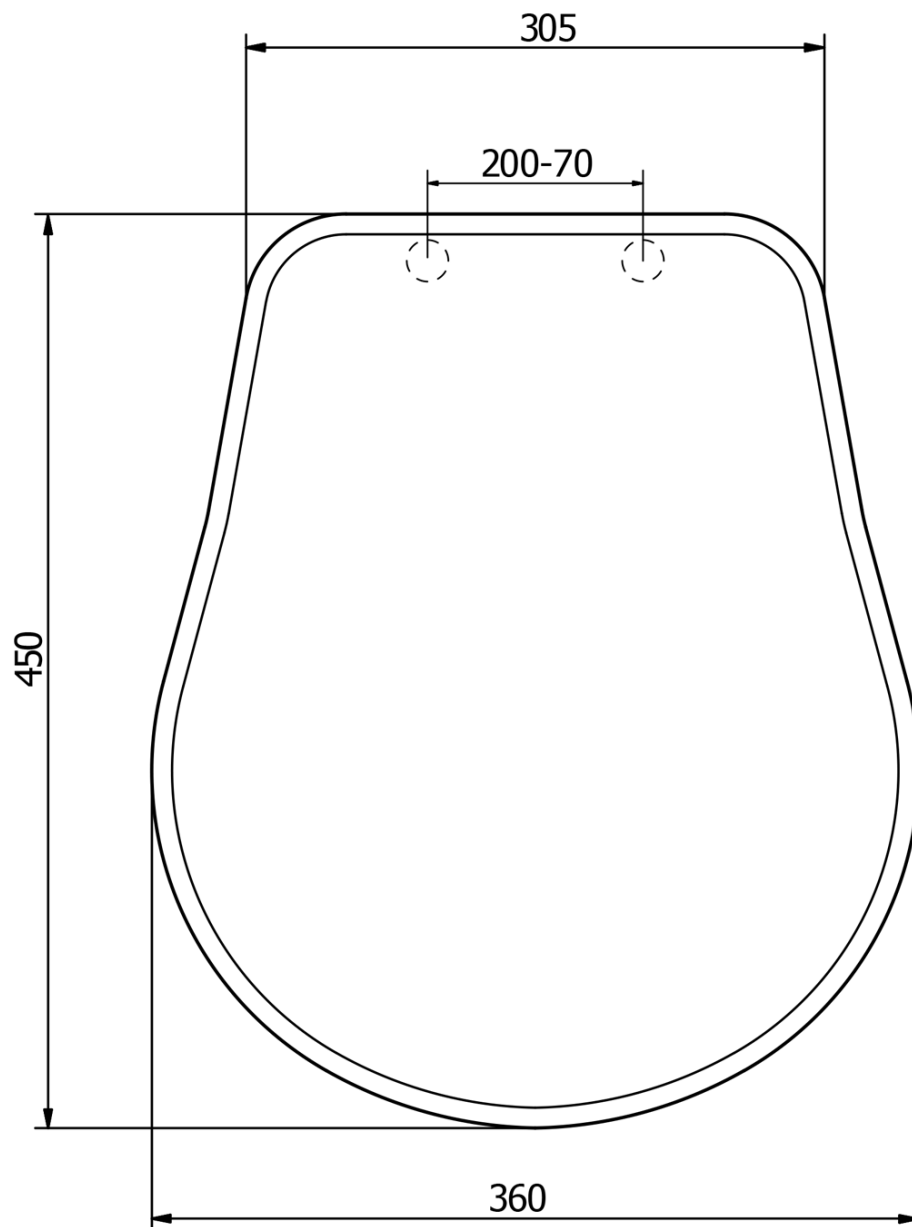

Order code: 108640

Basic information

Brand: Kerasan
Series: RETRO KERASAN

Properties

Colour: Brown
Material: Wood
Shape: For specific toilets
Equipment: Soft Close (slow closing)
Weight / Piece: 3.2 kg
Packaging: 1 Piece
Warranty: 2 years

Technical sheet

TL:45mm