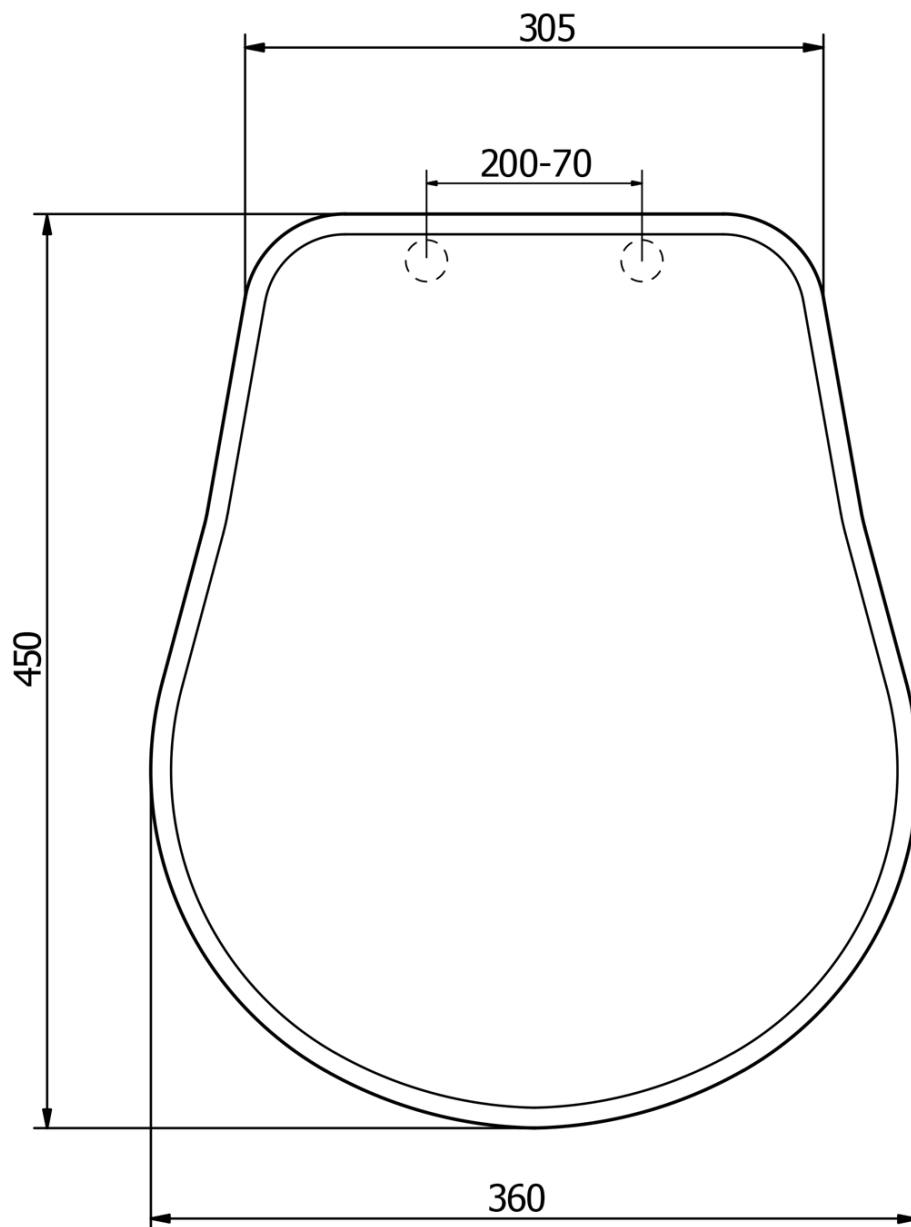

Order code: 108640

**Basic information**

Brand: Kerasan  
Series: RETRO KERASAN

**Properties**

Colour: Brown  
Material: Wood  
Shape: For specific toilets  
Equipment: Soft Close (slow closing)  
Weight / Piece: 3.2 kg  
Packaging: 1 Piece  
Warranty: 2 years

Technical sheet

TL:45mm