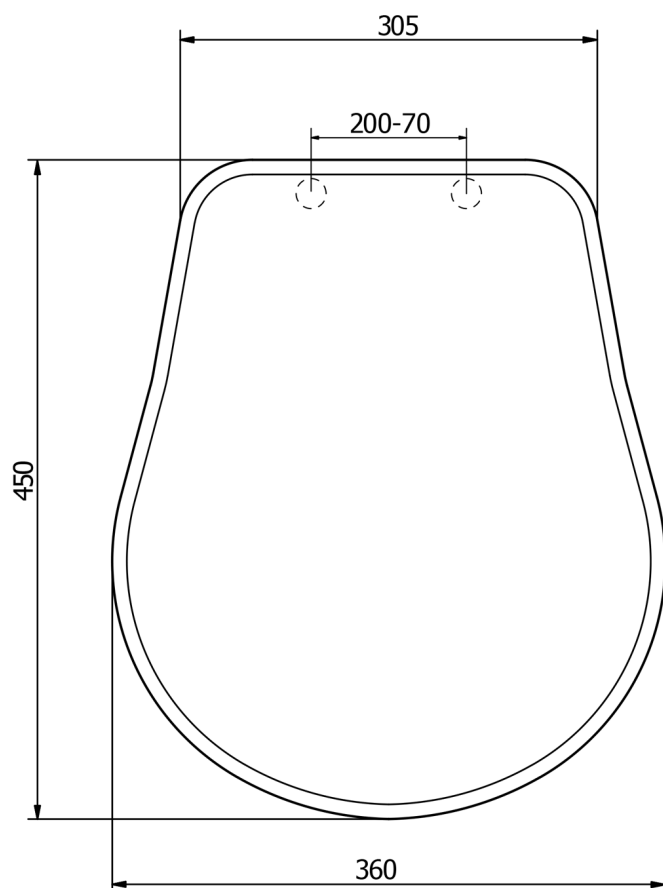

RETRO Soft Close toilet seat, walnut/bronze

KERASAN

Order code: 108640

Properties

Colour: Brown
Material: Wood
Warranty: 2 years

Technical sheet

TL:45mm