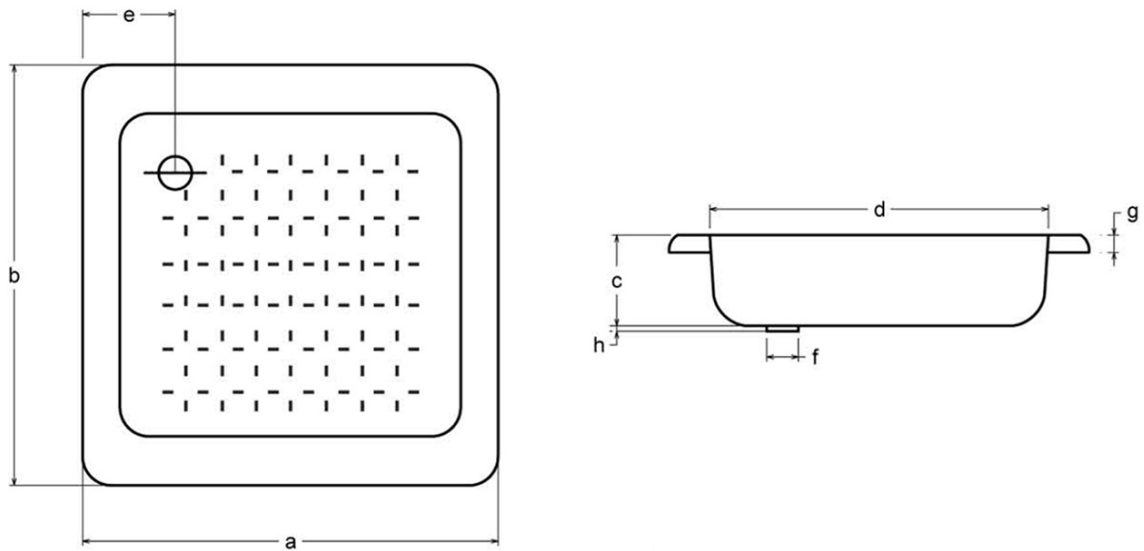

Enamelled shower tray, square 70x70x12cm, white

smavit

Order code: PD70X70

Basic information

Brand: SMAVIT

Size

Length: 700 mm

Width: 700 mm

Height: 120 mm

Properties

Colour: White

Material: Steel/Enamel

Shape: Square

Waste diameter: 50 mm

Bottom Relief
(surface): Profiled

Weight / Piece: 6.0 kg

Packaging: 1 Piece

Warranty: 2 years

We recommend buy

1 Piece Shower tray waste, dia. 50mm, DN40/50, polished stainless steel cover (Order code: 162.540.3)

Spare parts

REMALE Enamel Repair Lacker, 8ml, white (Order code: REM0)

Technical sheet

	a	b	c	d	e	f	g	h
70 x 70 x 12	700	700	110	600	160	52	28	9