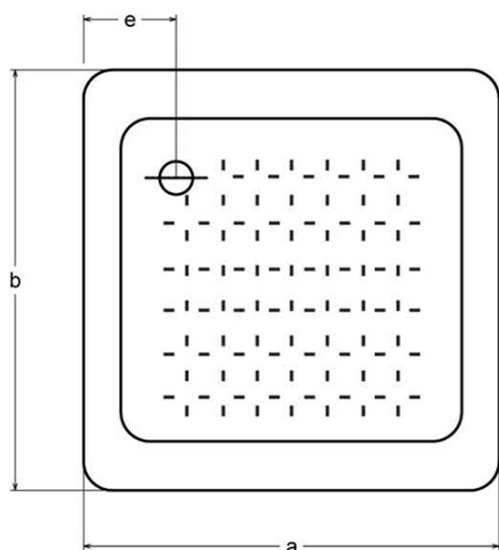

## Enamelled shower tray, square 70x70x12cm, white

**Order code:** PD70X70

### Size

Length: 700 mm

Width: 700 mm

Height: 120 mm

## Technical sheet

	a	b	c	d	e	f	g	h
70 x 70 x 12	700	700	110	600	160	52	28	9