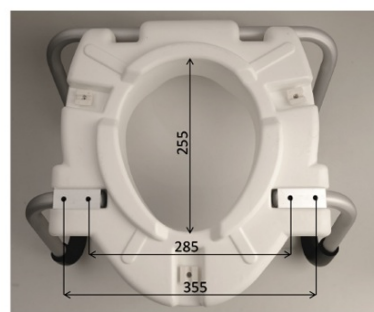

HANDICAP Raised Toilet Seats with Guards 10cm, white

Order code: A0072001

Size

Width: 530 mm

Height: 435 mm

Depth: 425 mm

Properties

Colour: White

Material: Plastic

Warranty: 2 years

Technical sheet

MAXIMUM LOAD: 150KG
MAXIMÁLNÍ ZATÍŽENÍ: 150KG