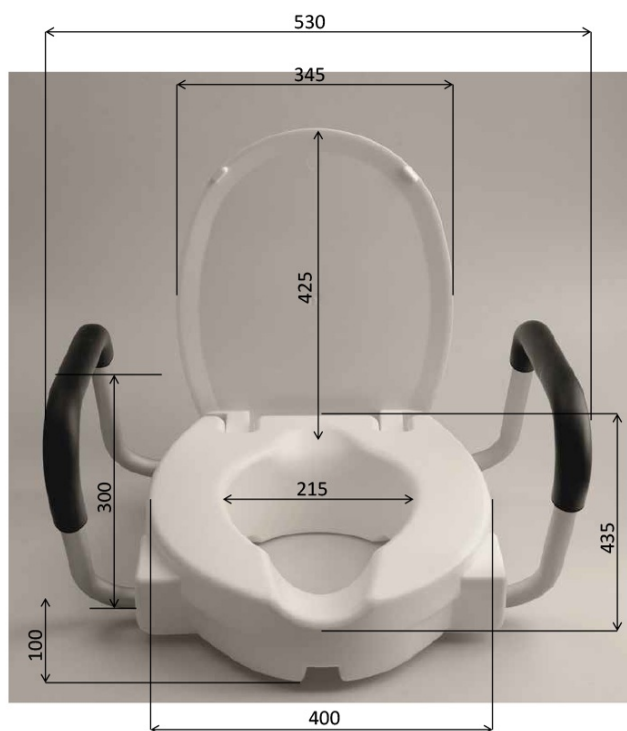

HANDICAP Raised Toilet Seats with Guards 10cm, white

Order code: A0072001

Size

Width: 530 mm

Height: 435 mm

Depth: 425 mm

Properties

Colour: White

Material: Plastic

Warranty: 2 years

Technical sheet

MAXIMUM LOAD: 150KG
MAXIMÁLNÍ ZATÍŽENÍ: 150KG