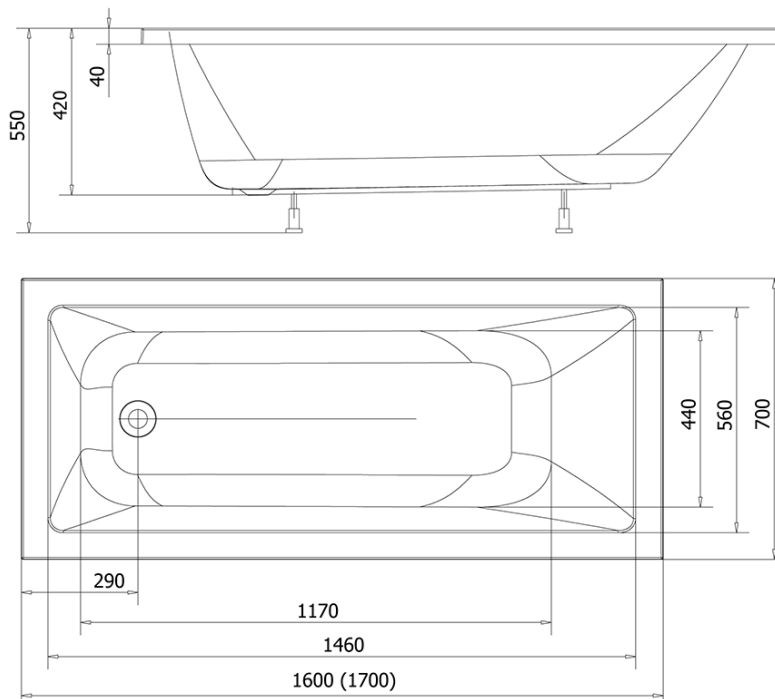

## DOUBRAVA Rectangular Bath 170x70x41cm, white

Order code: A1770

### Size

Length: 1700 mm

Width: 700 mm

Height: 420 mm

Volume: 190 l

### Properties

Colour: White

Material: Acrylate

Shape: Rectangular

Installation: Built-in

Waste diameter: 52 mm

Properties: Edge height 40 mm (Standard)

Weight / Piece: 14.95 kg

### We recommend buy

1 Piece Bath Support Legs (L) 60cm (Order code: ANH55)

Technical sheet

VOLUME 190L