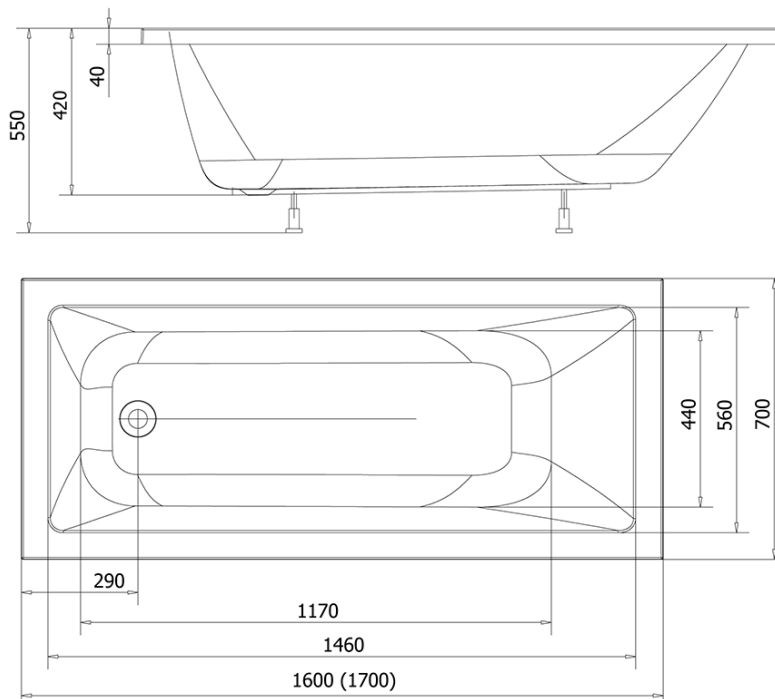

DOUBRAVA Rectangular Bath 170x70x41cm, white

Order code: A1770

Basic information

Brand: Aqualine

Size

Length: 1700 mm

Width: 700 mm

Height: 420 mm

Volume: 190 l

Properties

Colour: White

Material: Acrylate

Shape: Rectangular

Installation: Built-in

Waste diameter: 52 mm

Properties: Edge height 40 mm (Standard)

Weight / Piece: 14.95 kg

Packaging: 1 Piece

Warranty: 2 years

We recommend buy

1 Piece Bath Support Legs (L) 60cm (Order code: ANH55)

Technical sheet

VOLUME 190L