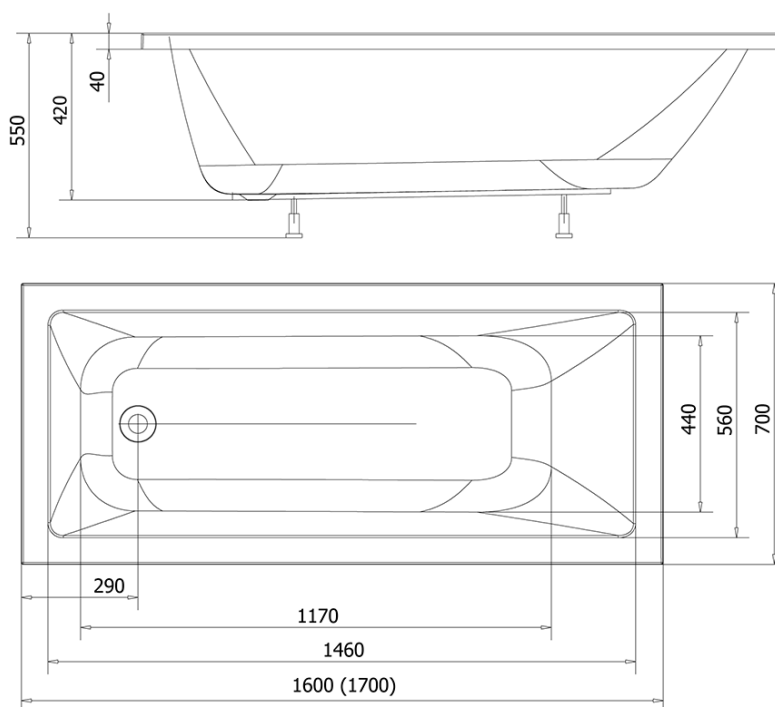

DOUBRAVA Rectangular Bath 170x70x41cm, white

Order code: A1770

Size

Length: 1700 mm
Width: 700 mm
Height: 420 mm
Volume: 190 l

Properties

Colour: White
Material: Acrylate
Warranty: 2 years

Technical sheet

VOLUME 190L