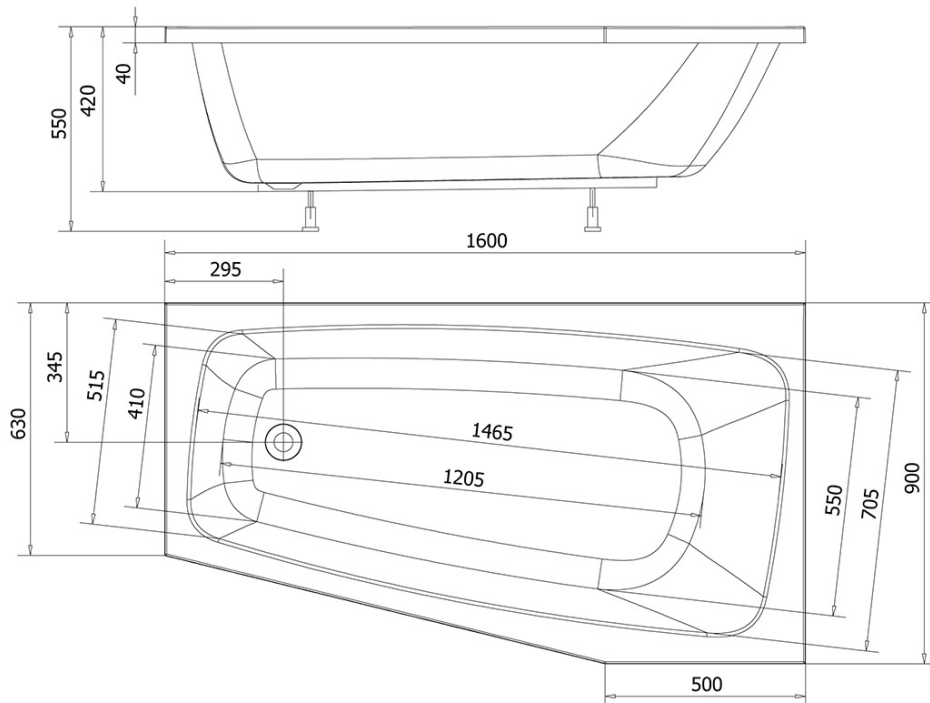

BEROUNKA Corner Bath 160X90X42 cm, right, white

Order code: A1691

Basic information

Brand: Aqualine

Size

Length: 1600 mm

Width: 900 mm

Height: 420 mm

Volume: 190 l

Properties

Colour: White

Material: Acrylate

Shape: Asymmetric

Installation: Built-in

Waste diameter: 52 mm

Properties: Edge height 40 mm (Standard)

Weight / Piece: 17.01 kg

Packaging: 1 Piece

Warranty: 2 years

We recommend buy

1 Piece Bath Support Legs (L) 60cm (Order code: ANH55)

Technical sheet

VOLUME 190L