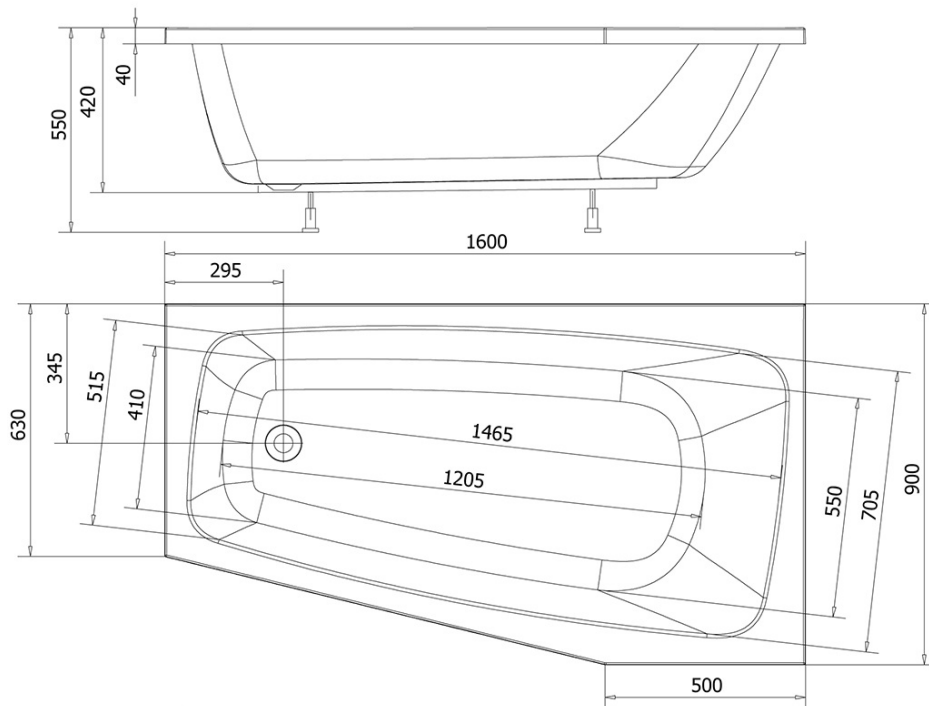

BEROUNKA Corner Bath 160X90X42 cm, right, white

Order code: A1691

Size

Length: 1600 mm
Width: 900 mm
Height: 420 mm
Volume: 190 l

Properties

Colour: White
Material: Acrylate
Warranty: 2 years

Technical sheet

VOLUME 190L