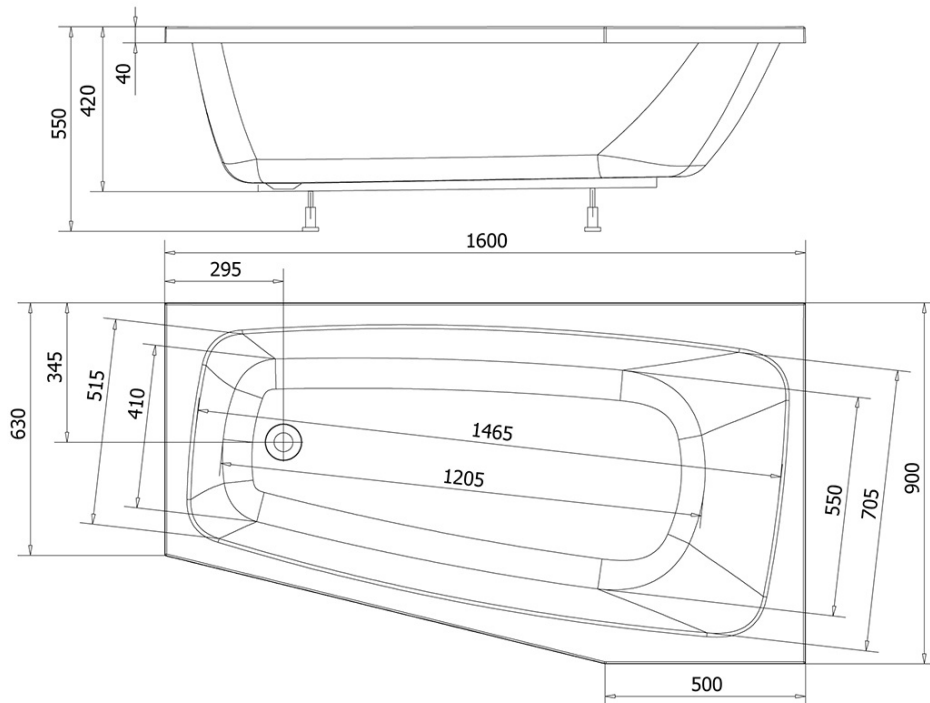

BEROUNKA Corner Bath 160X90X42 cm, left, white

Order code: A1690

Basic information

Brand: Aqualine

Size

Length: 1600 mm

Width: 900 mm

Height: 420 mm

Volume: 190 l

Properties

Colour: White

Material: Acrylate

Shape: Asymmetric

Installation: Built-in

Waste diameter: 52 mm

Properties: Edge height 40 mm (Standard)

Weight / Piece: 17.01 kg

Packaging: 1 Piece

Warranty: 2 years

We recommend buy

1 Piece Bath Support Legs (L) 60cm (Order code: ANH55)

Technical sheet

VOLUME 190L