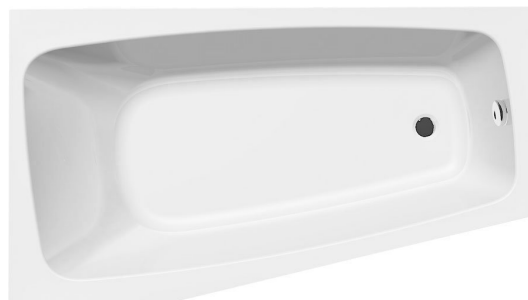

BEROUNKA Corner Bath 160X90X42 cm, left, white

Order code: A1690

Basic information

Brand: Aqualine

Size

Length: 1600 mm

Width: 900 mm

Height: 420 mm

Volume: 190 l

Properties

Colour: White

Material: Acrylate

Shape: Asymmetric

Installation: Built-in

Waste diameter: 52 mm

Properties: Edge height 40 mm (Standard)

Weight / Piece: 17.01 kg

Packaging: 1 Piece

Warranty: 2 years

We recommend buy

1 Piece Bath Support Legs (L) 60cm (Order code: ANH55)