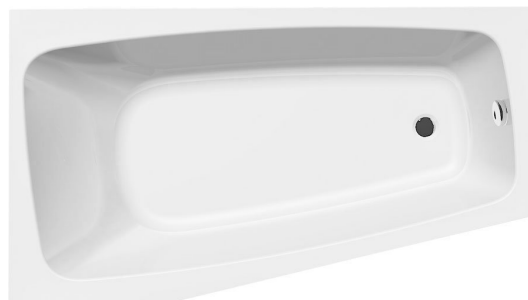

BEROUNKA Corner Bath 160X90X42 cm, left, white

Order code: A1690

Basic information

Brand: Aqualine

Size

Length: 1600 mm

Width: 900 mm

Height: 420 mm

Volume: 190 l

Properties

Colour: White

Material: Acrylate

Shape: Asymmetric

Installation: Built-in

Waste diameter: 52 mm

Properties: Edge height 40 mm (Standard)

Weight / Piece: 17.01 kg

Packaging: 1 Piece

Warranty: 2 years

We recommend buy

1 Piece Bath Support Legs (L) 60cm (Order code: ANH55)

Technical sheet

VOLUME 190L