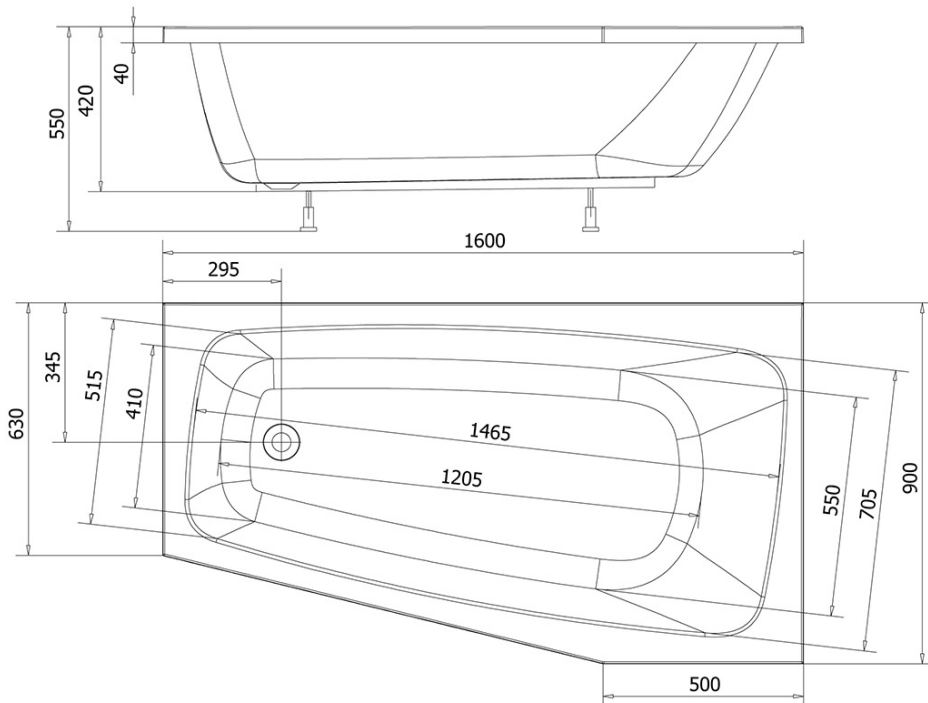

BEROUNKA Corner Bath 160X90X42 cm, left, white

Order code: A1690

Basic information

Brand: Aqualine

Size

Length: 1600 mm

Width: 900 mm

Height: 420 mm

Volume: 190 l

Properties

Colour: White

Material: Acrylate

Shape: Asymmetric

Installation: Built-in

Waste diameter: 52 mm

Properties: Edge height 40 mm (Standard)

Weight / Piece: 17.01 kg

Packaging: 1 Piece

Warranty: 2 years

We recommend buy

1 Piece Bath Support Legs (L) 60cm (Order code: ANH55)

Technical sheet

VOLUME 190L