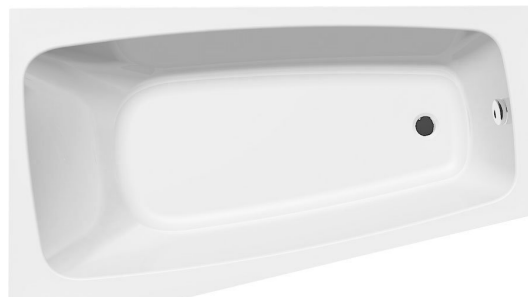

# BEROUNKA Corner Bath 160X90X42 cm, left, white

Order code: A1690

## Size

Length: 1600 mm  
Width: 900 mm  
Height: 420 mm  
Volume: 190 l

## Properties

Colour: White  
Material: Acrylate  
Warranty: 2 years