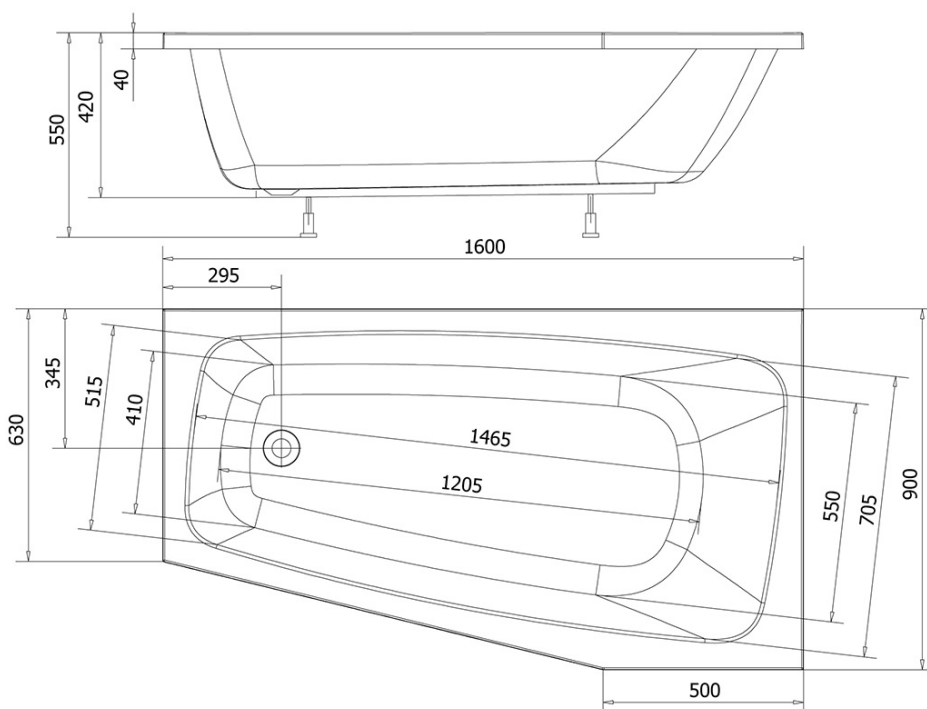

# BEROUNKA Corner Bath 160X90X42 cm, left, white

Order code: A1690

## Size

Length: 1600 mm  
Width: 900 mm  
Height: 420 mm  
Volume: 190 l

## Technical sheet

VOLUME 190L