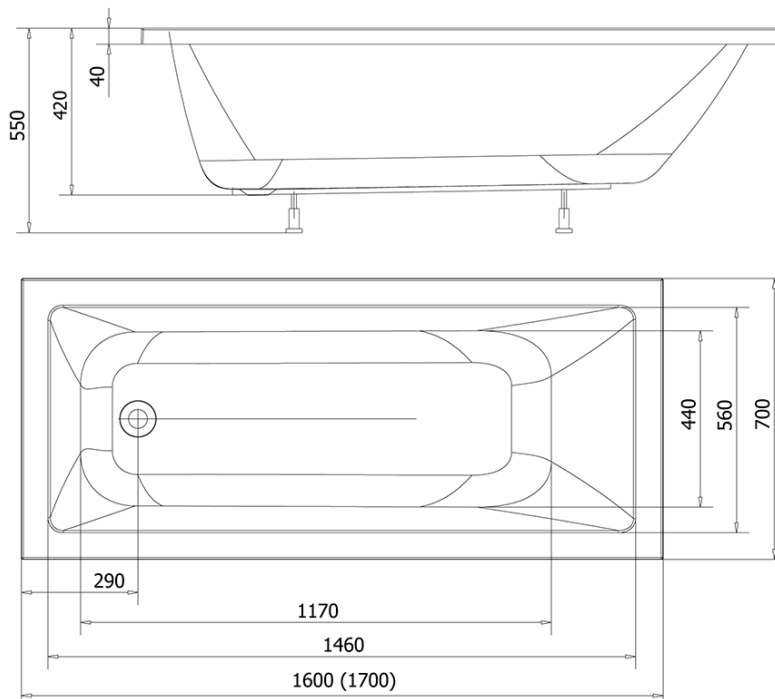

DOUBRAVA Rectangular Bath 160x70x41cm, white

Order code: A1670

Basic information

Brand: Aqualine

Size

Length: 1600 mm

Width: 700 mm

Height: 420 mm

Volume: 180 l

Properties

Colour: White

Material: Acrylate

Shape: Rectangular

Installation: Built-in

Waste diameter: 52 mm

Properties: Edge height 40 mm (Standard)

Weight / Piece: 14.98 kg

Packaging: 1 Piece

Warranty: 2 years

We recommend buy

1 Piece Bath Support Legs (L) 60cm (Order code: ANH55)

Technical sheet

VOLUME 180L