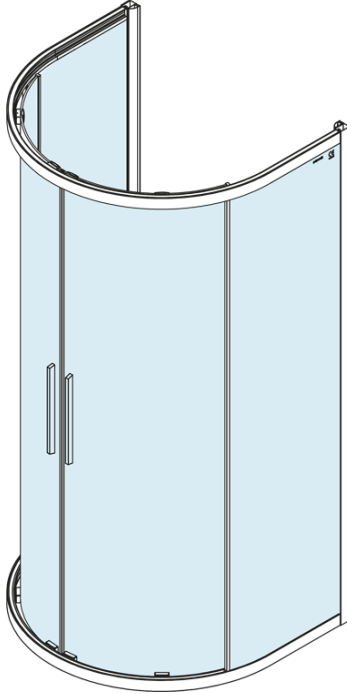

LUCIS LINE D-Shaped Shower Enclosure 900x900mm, clear glass

Order code: DL3615

Basic information

Brand: Polysan
Series: LUCIS LINE

Size

Width: 900 mm
Height: 2000 mm
Depth: 900 mm

Properties

Profile colour: Chrome - polished aluminum
Shape: 3-piece shower enclosures
Type of opening: Sliding door
Opening width: 670 mm
Glass colour: TRANSPARENT glass
Glass finish: Antidrop
Glass thickness: 6 mm
Weight / Piece: 81.01 kg
Packaging: 2 Piece
Warranty: 2 years

We recommend buy

1 Piece ISA D-Shape Cast Marble Shower Tray 90x90cm, White (Order code: 50511)

LUCIS LINE D-Shaped Shower Enclosure
900x900mm, clear glass

Technical sheet

Model	A	B	C
DL3615	885	885-905	670
DL3715	985	985-1005	680