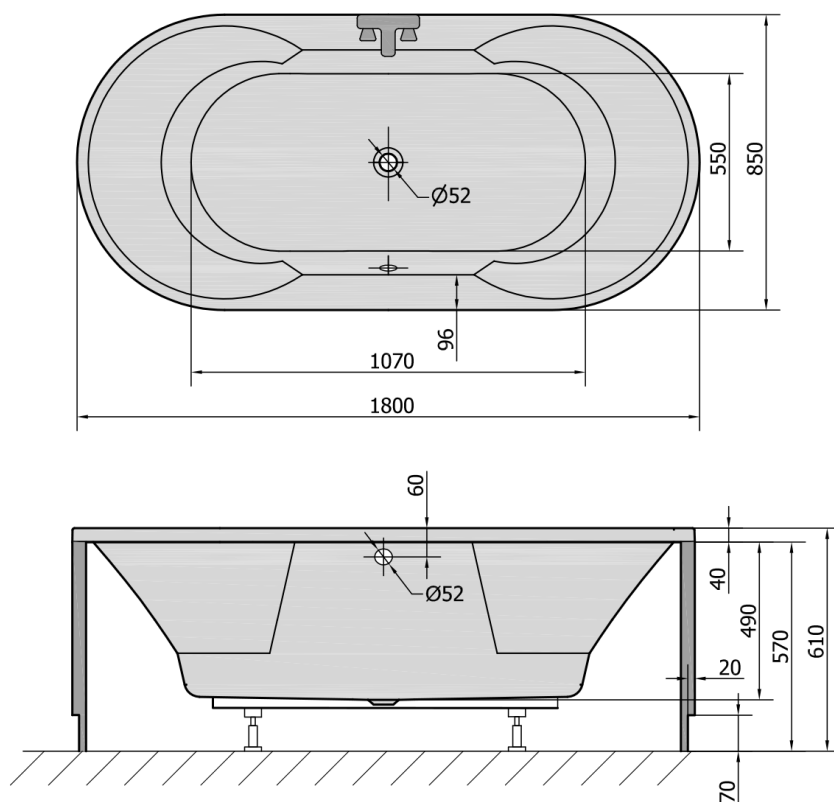

IO OW Oval Bath 180x85x61cm, white, panel colour 1555 wenge

Order code: 16939-1555

Size

Length: 1800 mm
 Width: 850 mm
 Height: 610 mm
 Volume: 305 l

Properties

Colour: Brown
 Material: Acrylate
 Decor: white/wenge
 Warranty: 10 years

Technical sheet

VOLUME 305L