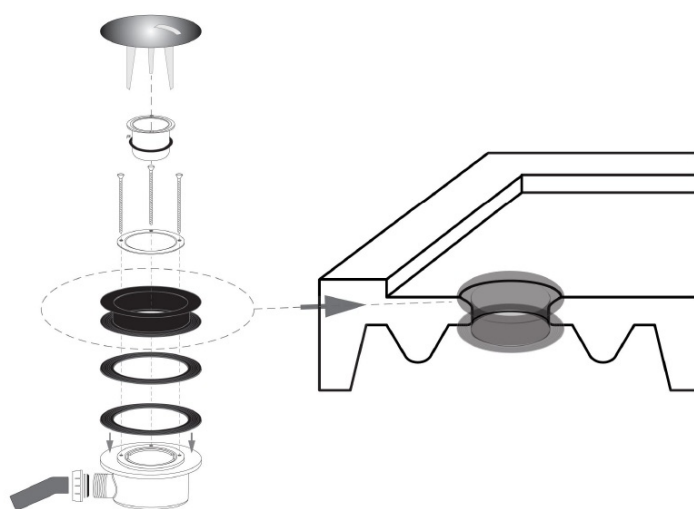

## RETRO shower tray waste, dia. 90mm, DN40, bronze cover

Order code: 905693

### Size

Height: 75 mm

## Technical sheet

**9056** Piletta sifonata per piatti doccia foro Ø 90  
Shower tray drain plug Ø 90