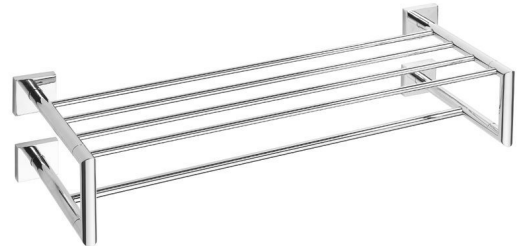

**X-SQUARE double towel shelf with rail 650x155x255mm,
chrome**

Order code: XQ412

Basic information

Brand: Sapho
Series: X-SQUARE

Size

Length: 620 mm
Width: 620 mm
Height: 160 mm
Depth: 225 mm

Properties

Colour: Chrome
Material: Brass
Shape: Square
Type: Towel holder: with shelf
Installation: Drilling
Weight / Piece: 1.343 kg
Packaging: 1 Piece
Warranty: 10 years

X-SQUARE double towel shelf with rail 650x155x255mm,
chrome

Technical sheet