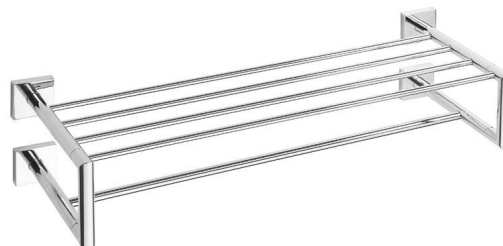

**X-SQUARE double towel shelf with rail 650x155x255mm,
chrome**

Order code: XQ412

Basic information

Brand: Sapho
Series: X-SQUARE

Size

Length: 620 mm
Width: 620 mm
Height: 160 mm
Depth: 225 mm

Properties

Colour: Chrome
Material: Brass
Shape: Square
Type: Towel holder: with shelf
Installation: Drilling
Weight / Piece: 1.343 kg
Packaging: 1 Piece
Warranty: 10 years

X-SQUARE double towel shelf with rail 650x155x255mm,
chrome

Technical sheet