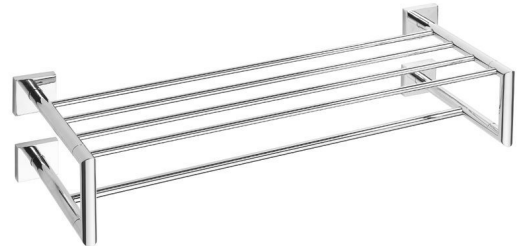

**X-SQUARE double towel shelf with rail 650x155x255mm,  
chrome**

**Order code:** XQ412

**Basic information**

**Brand:** Sapho  
**Series:** X-SQUARE

**Size**

**Length:** 620 mm  
**Width:** 620 mm  
**Height:** 160 mm  
**Depth:** 225 mm

**Properties**

**Colour:** Chrome  
**Material:** Brass  
**Shape:** Square  
**Type:** Towel holder: with shelf  
**Installation:** Drilling  
**Weight / Piece:** 1.343 kg  
**Packaging:** 1 Piece  
**Warranty:** 10 years

X-SQUARE double towel shelf with rail 650x155x255mm,  
chrome

Technical sheet