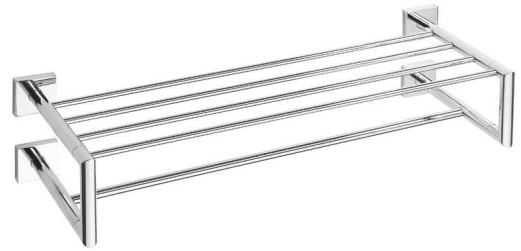

X-SQUARE double towel shelf with rail 650x155x255mm, chrome

Order code: XQ412

Size

Length: 620 mm
 Width: 620 mm
 Height: 160 mm
 Depth: 225 mm

Properties

Colour: Chrome
 Material: Brass
 Warranty: 10 years